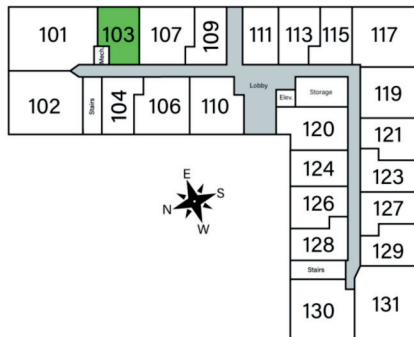

OSPREY

Unit 103 - 593 sq ft - Micro 1 Bed

Monthly Rent: _____

Availability Date: _____

Underground Parking: _____

Notes: _____

AVANTE
PROPERTIES

Follow Us @AvanteProperties  