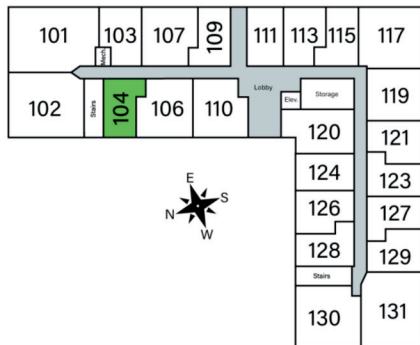

OSPREY

Unit 104 - 543 sq ft - Studio

Monthly Rent: _____

Availability Date: _____

Underground Parking: _____

Notes: _____

AVANTE
PROPERTIES

Follow Us @AvanteProperties  