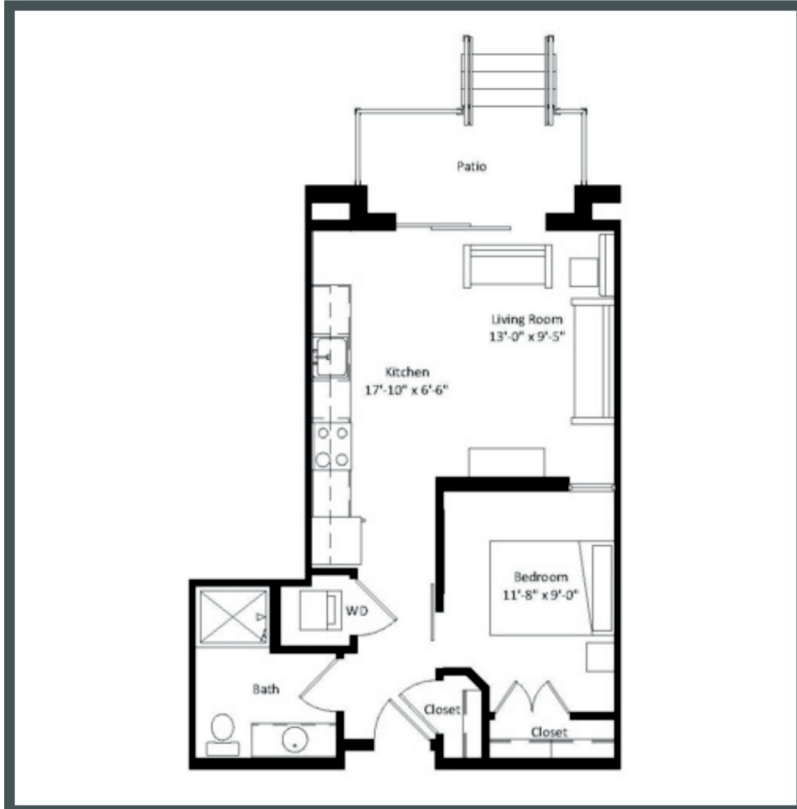

OSPREY

Unit 104 - 543 sq ft - Studio

Monthly Rent: _____

Availability Date: _____

Underground Parking: _____

Notes: _____

AVANTE
PROPERTIES

Follow Us @AvanteProperties  