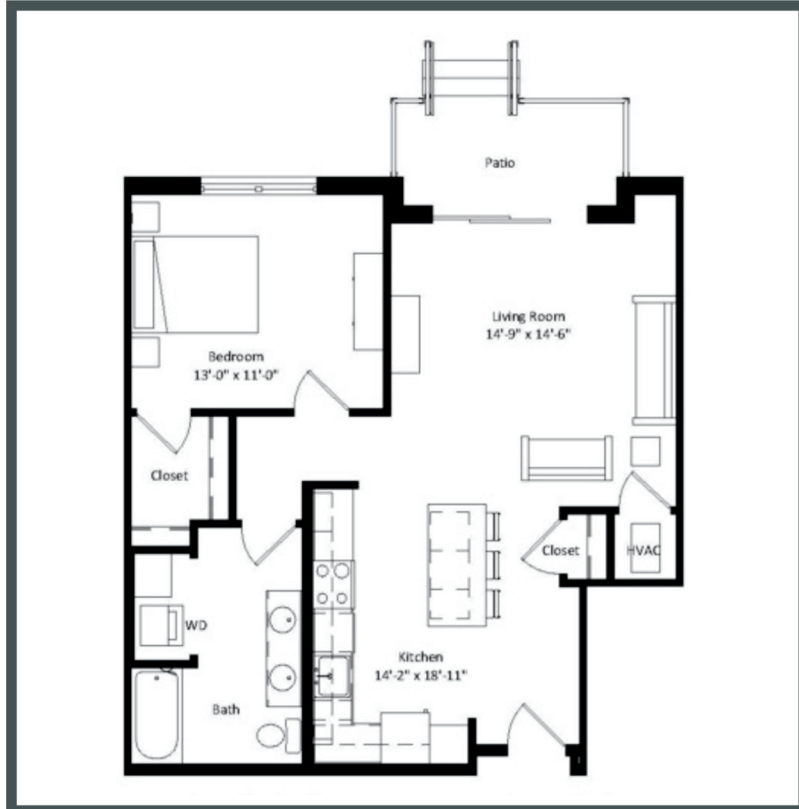

# OSPREY

Unit 107 - 814 sq ft - 1 Bed / 1 Bath

Monthly Rent: \_\_\_\_\_

Availability Date: \_\_\_\_\_

Underground Parking: \_\_\_\_\_

Notes: \_\_\_\_\_

\_\_\_\_\_

\_\_\_\_\_