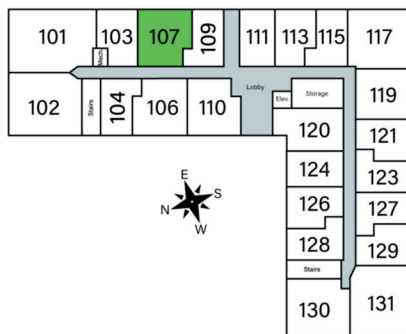

# OSPREY

Unit 107 - 814 sq ft - 1 Bed / 1 Bath

Monthly Rent: \_\_\_\_\_

Availability Date: \_\_\_\_\_

Underground Parking: \_\_\_\_\_

Notes: \_\_\_\_\_

\_\_\_\_\_

\_\_\_\_\_