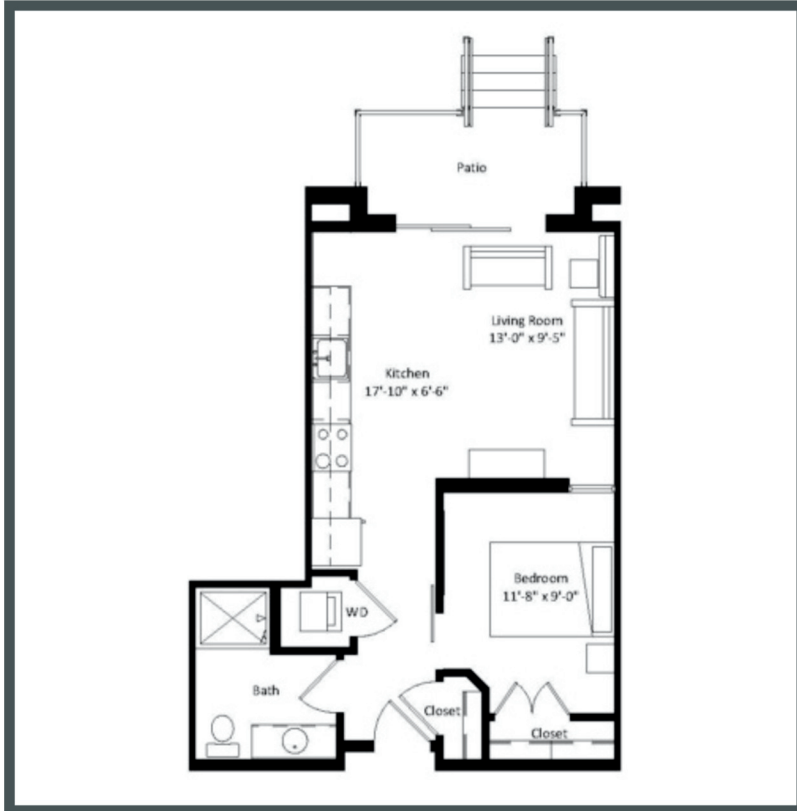

OSPREY

Unit 109 - 542 sq ft - Studio

Monthly Rent: _____

Availability Date: _____

Underground Parking: _____

Notes: _____

AVANTE
PROPERTIES

Follow Us @AvanteProperties  