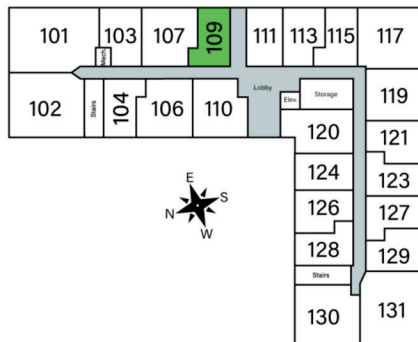

OSPREY

Unit 109 - 542 sq ft - Studio

Monthly Rent: _____

Availability Date: _____

Underground Parking: _____

Notes: _____

AVANTE
PROPERTIES

Follow Us @AvanteProperties  