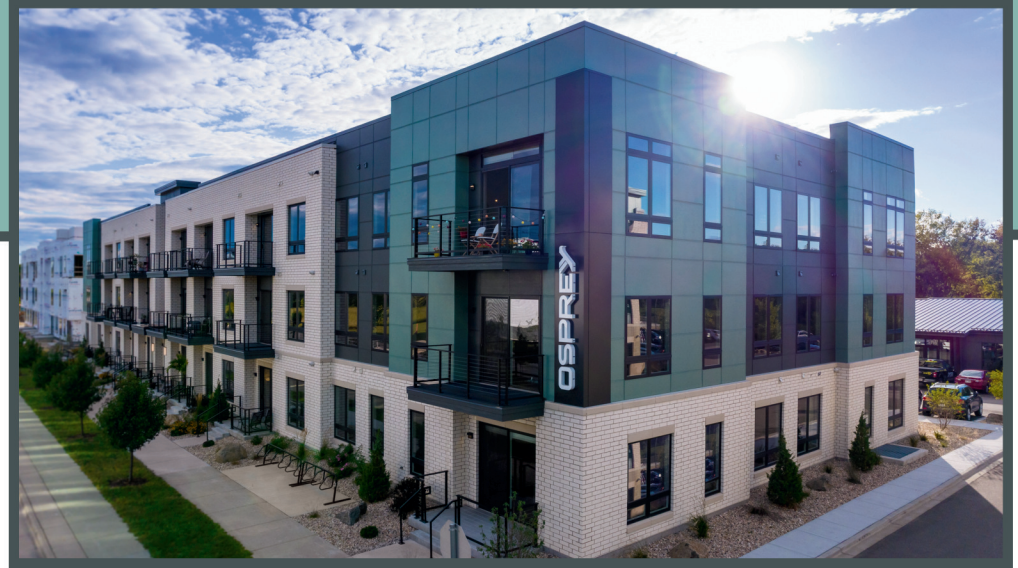

OSPREY

Unit 109 - 542 sq ft - Studio

Monthly Rent: _____

Availability Date: _____

Underground Parking: _____

Notes: _____

AVANTE
PROPERTIES

Follow Us @AvanteProperties  