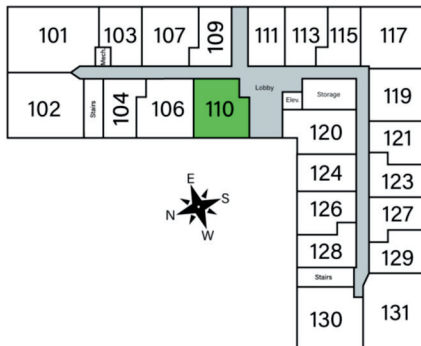

OSPREY

Unit 110 - 813 sq ft - 1 Bed / 1 Bath

Monthly Rent: _____

Availability Date: _____

Underground Parking: _____

Notes: _____

AVANTE
PROPERTIES

Follow Us @AvanteProperties  