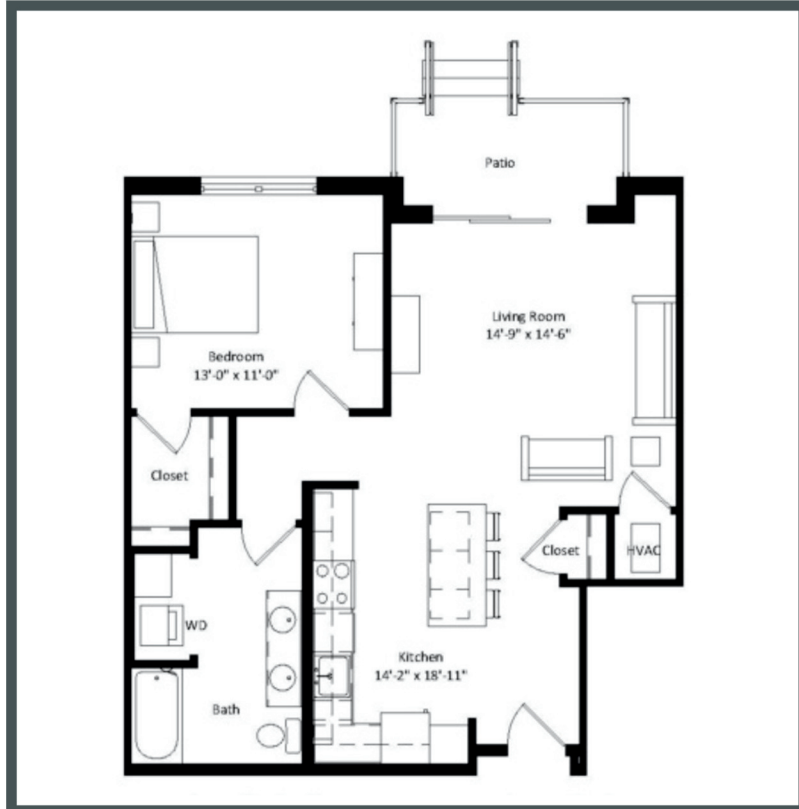

OSPREY

Unit 110 - 813 sq ft - 1 Bed / 1 Bath

Monthly Rent: _____

Availability Date: _____

Underground Parking: _____

Notes: _____

AVANTE
PROPERTIES

Follow Us @AvanteProperties  