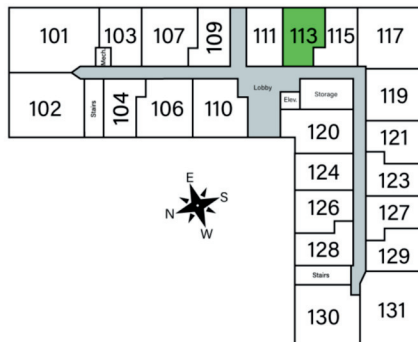

OSPREY

Unit 113 - 593 sq ft - Micro 1 Bed

Monthly Rent: _____

Availability Date: _____

Underground Parking: _____

Notes: _____

AVANTE
 PROPERTIES
 Follow Us @AvanteProperties  
 Get To Know Us @ www.AvanteProperties.com