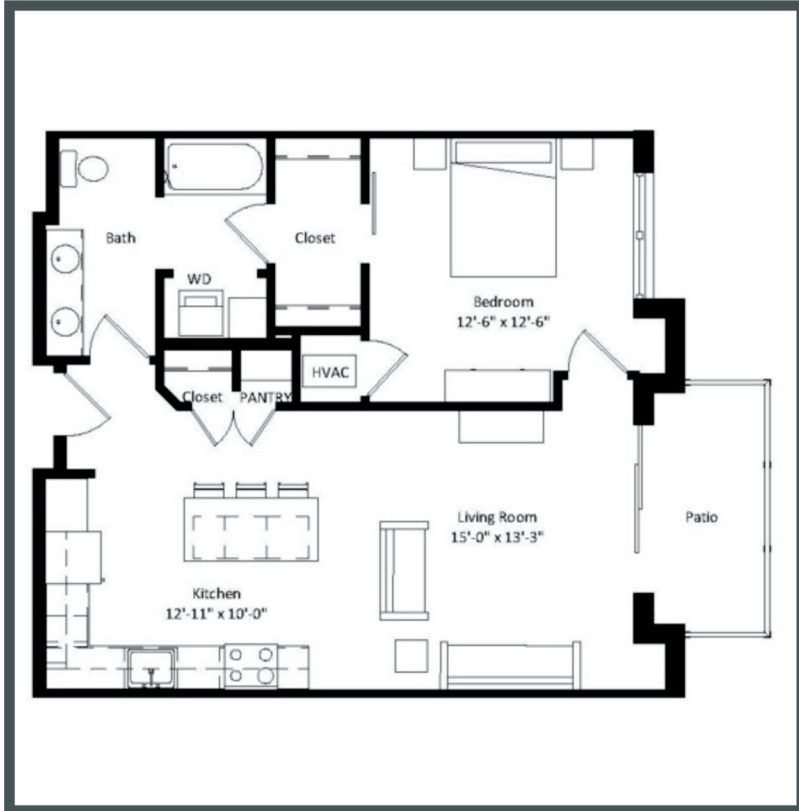

OSPREY

Unit 119 - 785 sq ft - 1 Bed / 1 Bath

Monthly Rent: _____

Availability Date: _____

Underground Parking: _____

Notes: _____

AVANTE
PROPERTIES

Follow Us @AvanteProperties