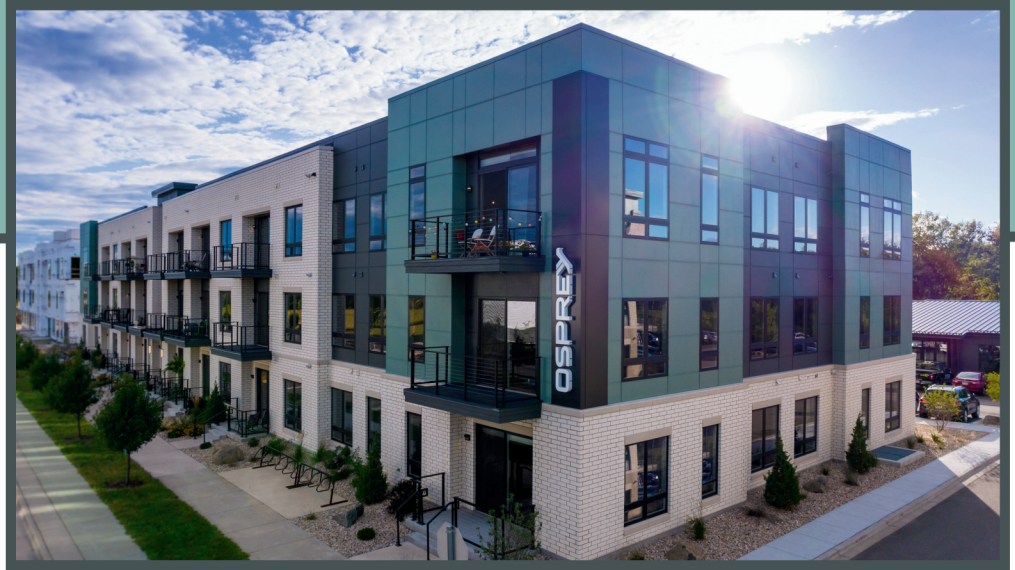

OSPREY

Unit 119 - 785 sq ft - 1 Bed / 1 Bath

Monthly Rent: _____

Availability Date: _____

Underground Parking: _____

Notes: _____

AVANTE
PROPERTIES

Follow Us @AvanteProperties