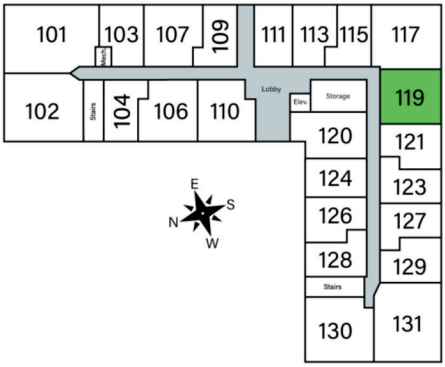

OSPREY

Unit 119 - 785 sq ft - 1 Bed / 1 Bath

Monthly Rent: _____

Availability Date: _____

Underground Parking: _____

Notes: _____

AVANTE
PROPERTIES

Follow Us @AvanteProperties