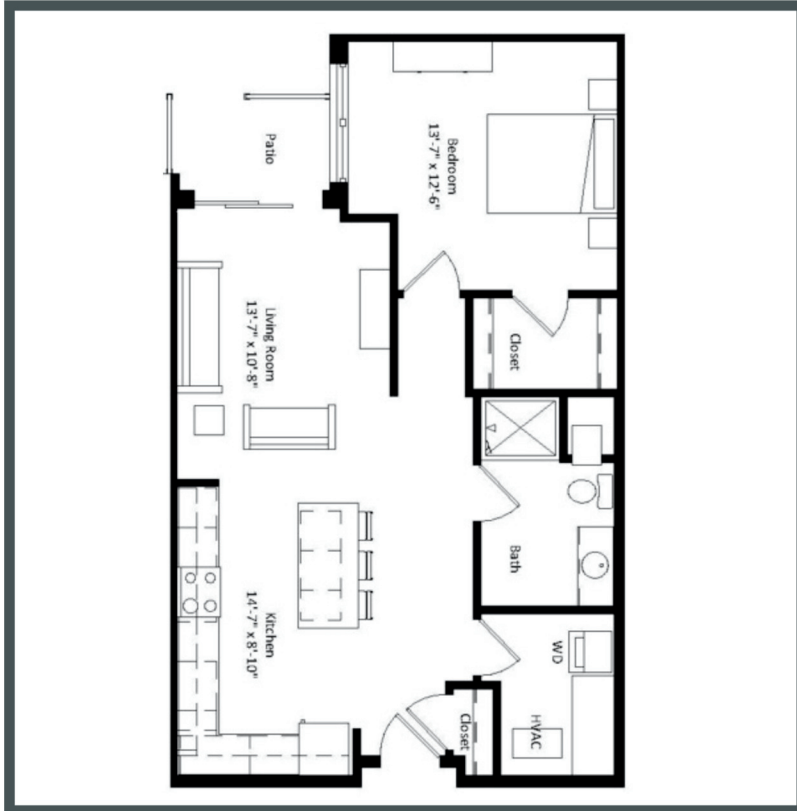

OSPREY

Unit 120 - 791 sq ft - 1 Bed / 1 Bath

Monthly Rent: _____

Availability Date: _____

Underground Parking: _____

Notes: _____

AVANTE
PROPERTIES

Follow Us @AvanteProperties  