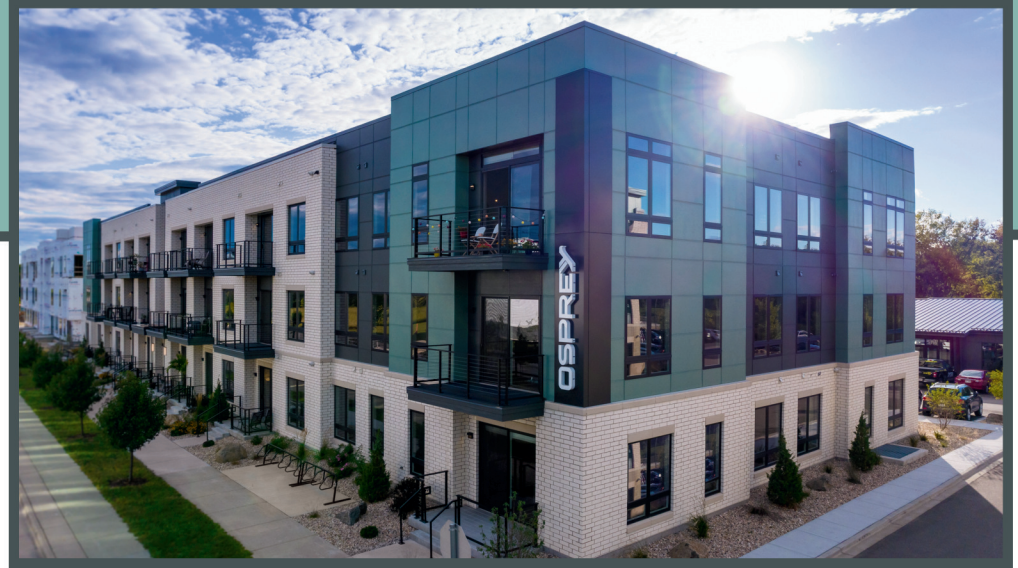

OSPREY

Unit 120 - 791 sq ft - 1 Bed / 1 Bath

Monthly Rent: _____

Availability Date: _____

Underground Parking: _____

Notes: _____

AVANTE
PROPERTIES

Follow Us @AvanteProperties  