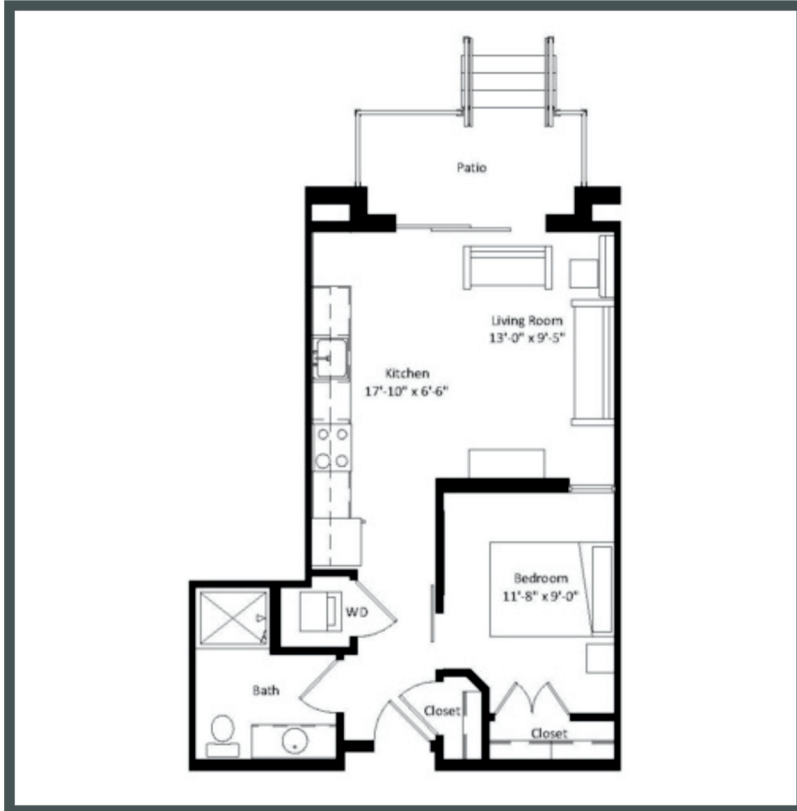

OSPREY

Unit 123 - 554 sq ft - Studio

Monthly Rent: _____

Availability Date: _____

Underground Parking: _____

Notes: _____

AVANTE
PROPERTIES

Follow Us @AvanteProperties  