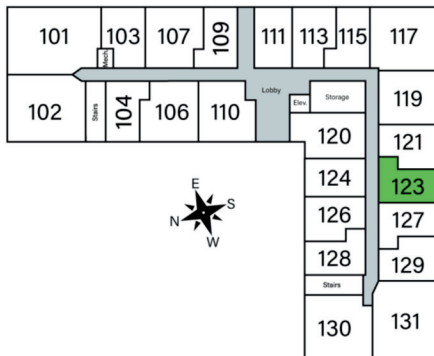

OSPREY

Unit 123 - 554 sq ft - Studio

Monthly Rent: _____

Availability Date: _____

Underground Parking: _____

Notes: _____

AVANTE
PROPERTIES

Follow Us @AvanteProperties  