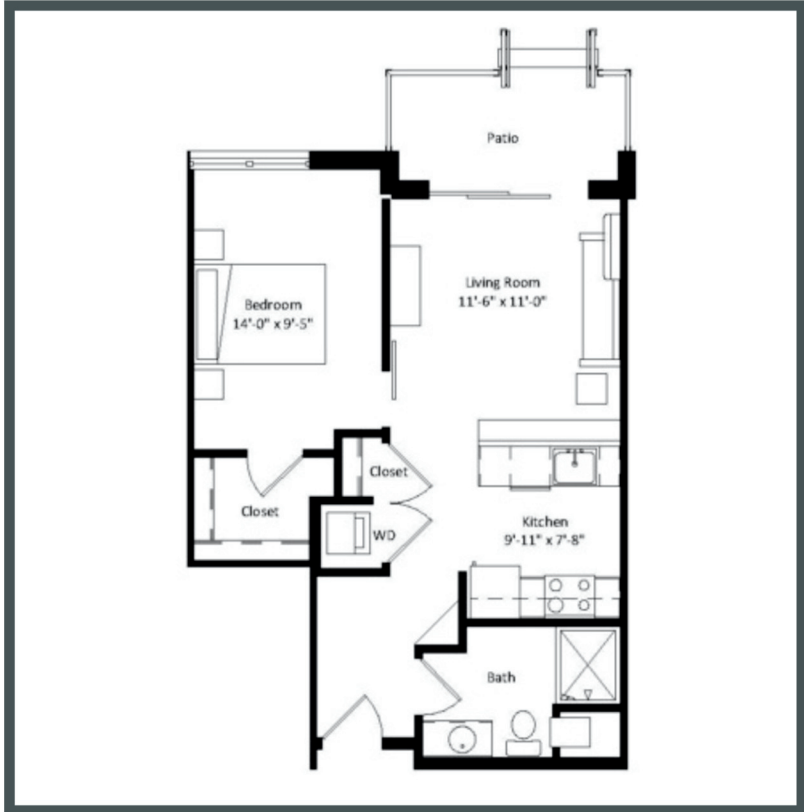

# OSPREY

Unit 126 - 593 sq ft - Micro 1 Bed

Monthly Rent: \_\_\_\_\_

Availability Date: \_\_\_\_\_

Underground Parking: \_\_\_\_\_

Notes: \_\_\_\_\_

\_\_\_\_\_

\_\_\_\_\_