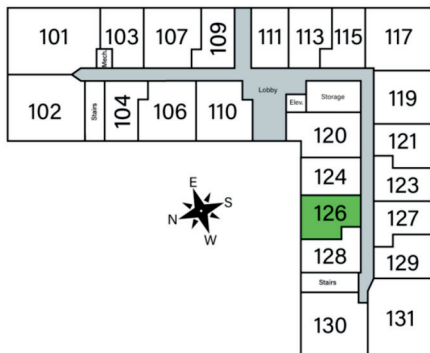

# OSPREY

Unit 126 - 593 sq ft - Micro 1 Bed

Monthly Rent: \_\_\_\_\_

Availability Date: \_\_\_\_\_

Underground Parking: \_\_\_\_\_

Notes: \_\_\_\_\_

\_\_\_\_\_

\_\_\_\_\_