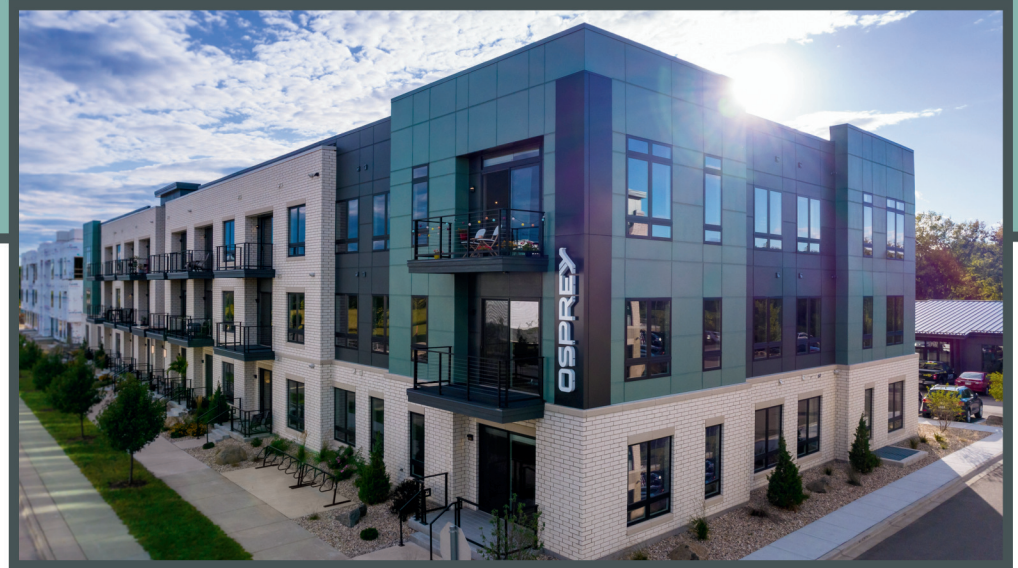

# OSPREY

Unit 126 - 593 sq ft - Micro 1 Bed

Monthly Rent: \_\_\_\_\_

Availability Date: \_\_\_\_\_

Underground Parking: \_\_\_\_\_

Notes: \_\_\_\_\_

\_\_\_\_\_

\_\_\_\_\_