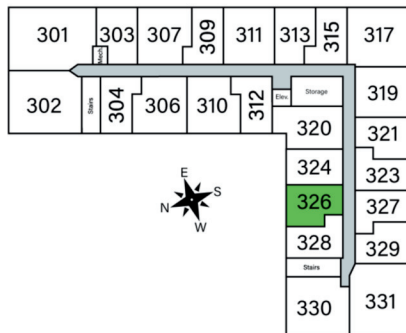

OSPREY

Unit 326 - 596 sq ft - Micro 1 Bed

Monthly Rent: _____

Availability Date: _____

Underground Parking: _____

Notes: _____

AVANTE
PROPERTIES

Follow Us @AvanteProperties  