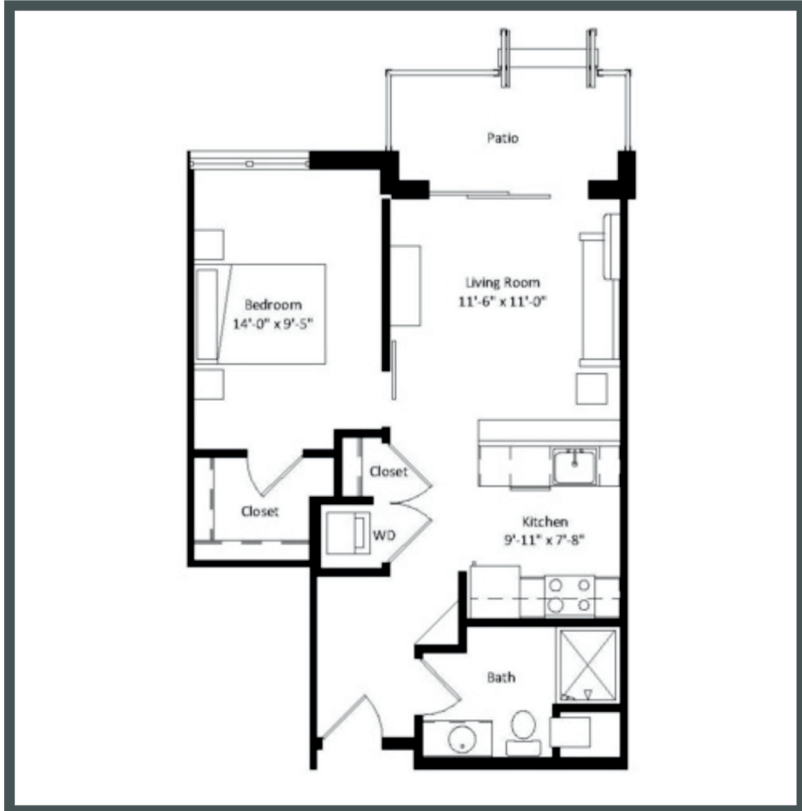

OSPREY

Unit 326 - 596 sq ft - Micro 1 Bed

Monthly Rent: _____

Availability Date: _____

Underground Parking: _____

Notes: _____

AVANTE
PROPERTIES

Follow Us @AvanteProperties  