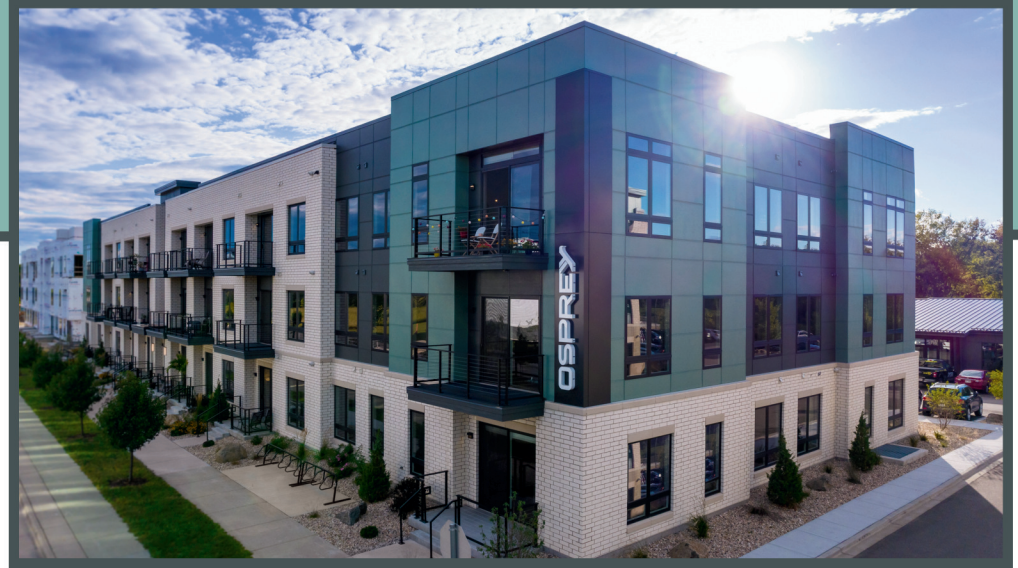

OSPREY

Unit 131 - 1,232 sq ft - 2 Bed / 2 Bath

Monthly Rent: _____

Availability Date: _____

Underground Parking: _____

Notes: _____

AVANTE
PROPERTIES

Follow Us @AvanteProperties  