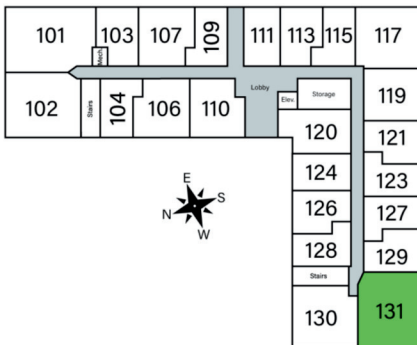

OSPREY

Unit 131 - 1,232 sq ft - 2 Bed / 2 Bath

Monthly Rent: _____

Availability Date: _____

Underground Parking: _____

Notes: _____

AVANTE
PROPERTIES

Follow Us @AvanteProperties  