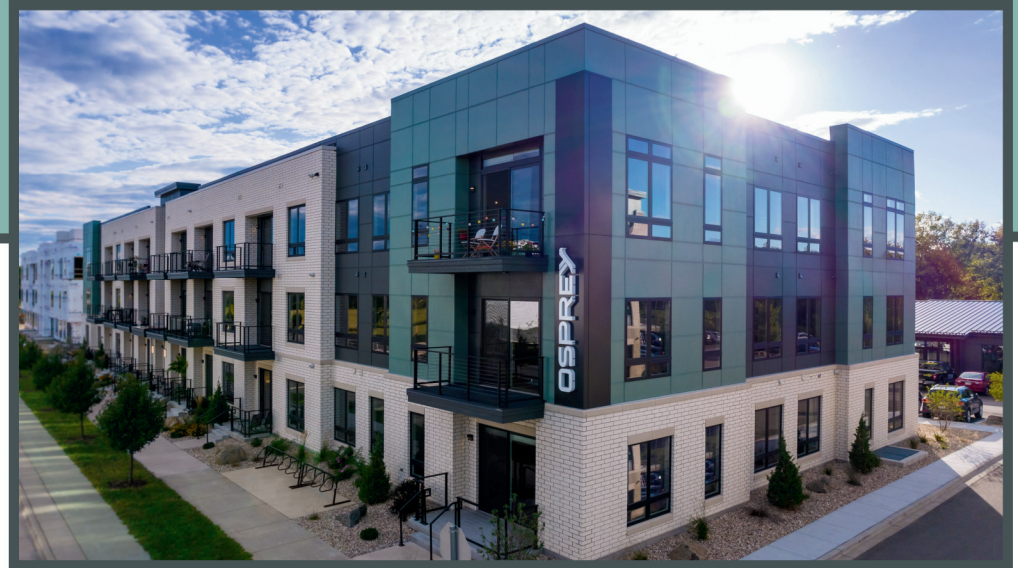

OSPREY

Unit 201 - 1,452 sq ft - 3 Bed / 2 Bath

Monthly Rent: _____

Availability Date: _____

Underground Parking: _____

Notes: _____

AVANTE

 PROPERTIES