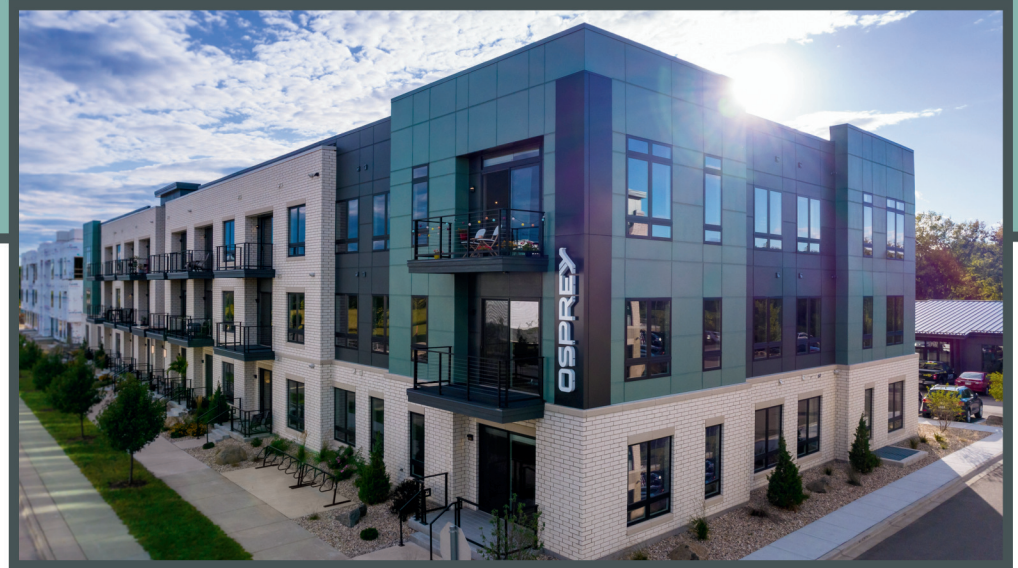

OSPREY

Unit 202 - 1,256 sq ft - 2 Bed / 2 Bath

Monthly Rent: _____

Availability Date: _____

Underground Parking: _____

Notes: _____

AVANTE
PROPERTIES

Follow Us @AvanteProperties  