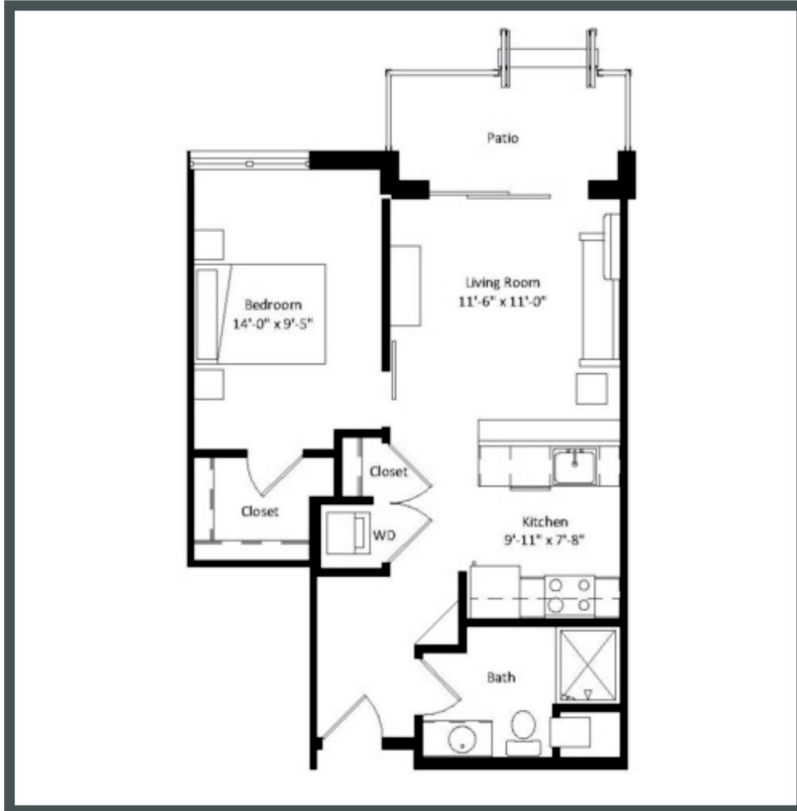

OSPREY

Unit 203 - 593 sq ft - Micro 1 Bed

Monthly Rent: _____

Availability Date: _____

Underground Parking: _____

Notes: _____

AVANTE
PROPERTIES

Follow Us @AvanteProperties