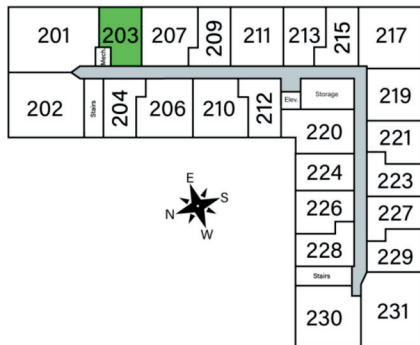

OSPREY

Unit 203 - 593 sq ft - Micro 1 Bed

Monthly Rent: _____

Availability Date: _____

Underground Parking: _____

Notes: _____

AVANTE
PROPERTIES

Follow Us @AvanteProperties