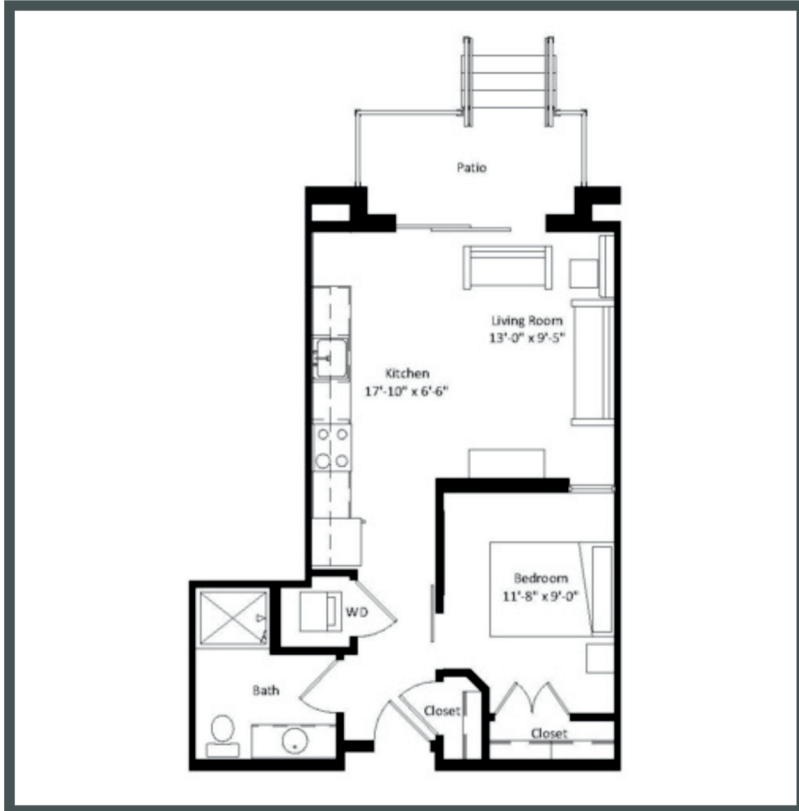

OSPREY

Unit 209 - 543 sq ft - Studio

Monthly Rent: _____

Availability Date: _____

Underground Parking: _____

Notes: _____

AVANTE
 PROPERTIES
 Follow Us @AvanteProperties  
 Get To Know Us @ www.AvanteProperties.com