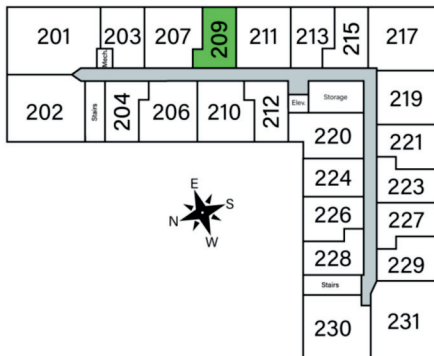

OSPREY

Unit 209 - 543 sq ft - Studio

Monthly Rent: _____

Availability Date: _____

Underground Parking: _____

Notes: _____

AVANTE
 PROPERTIES
 Follow Us @AvanteProperties  
 Get To Know Us @ www.AvanteProperties.com