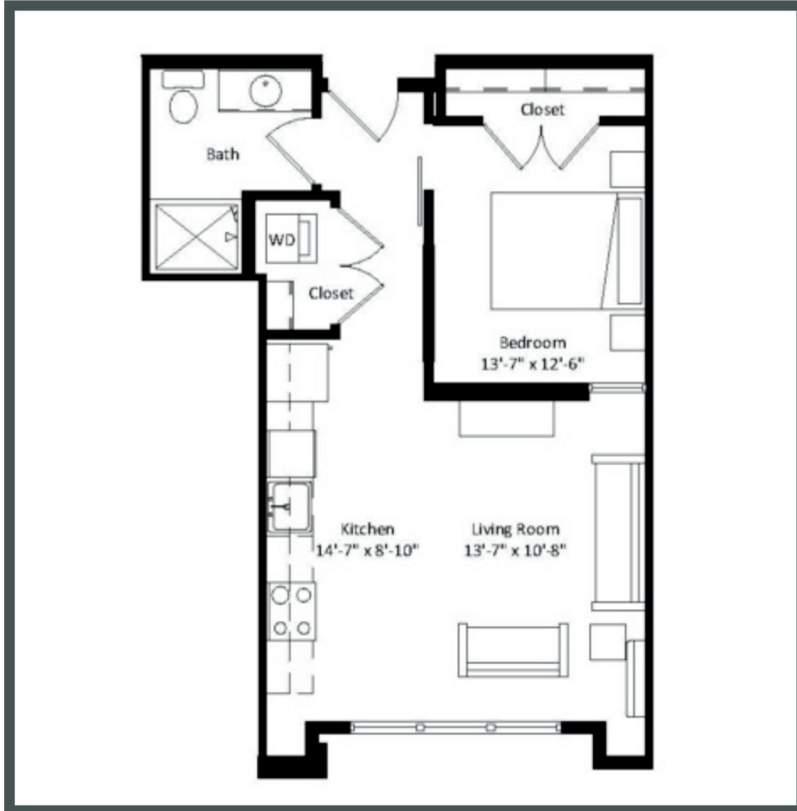

OSPREY

Unit 212 - 544 sq ft - Studio

Monthly Rent: _____

Availability Date: _____

Underground Parking: _____

Notes: _____

AVANTE
PROPERTIES
Follow Us @AvanteProperties  
Get To Know Us @ www.AvanteProperties.com