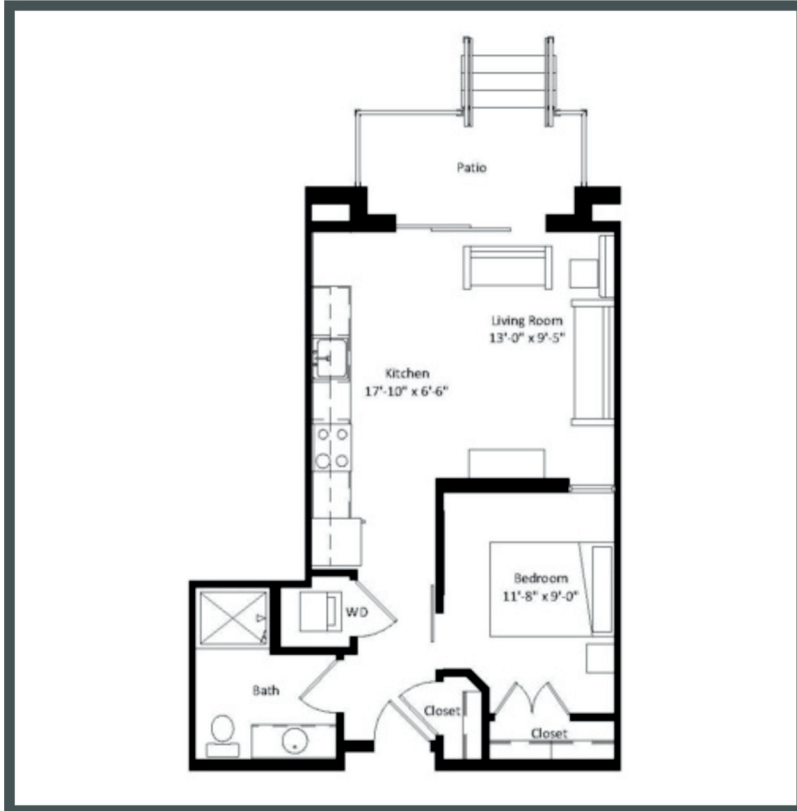

OSPREY

Unit 215 - 554 sq ft - Studio

Monthly Rent: _____

Availability Date: _____

Underground Parking: _____

Notes: _____

AVANTE
PROPERTIES

Follow Us @AvanteProperties  