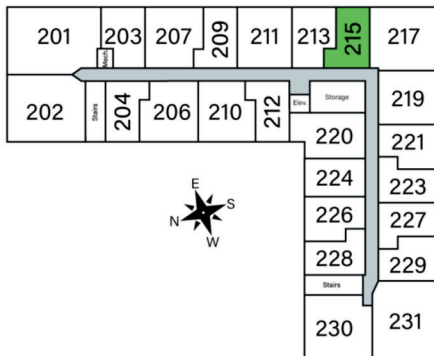

OSPREY

Unit 215 - 554 sq ft - Studio

Monthly Rent: _____

Availability Date: _____

Underground Parking: _____

Notes: _____

AVANTE
PROPERTIES

Follow Us @AvanteProperties  