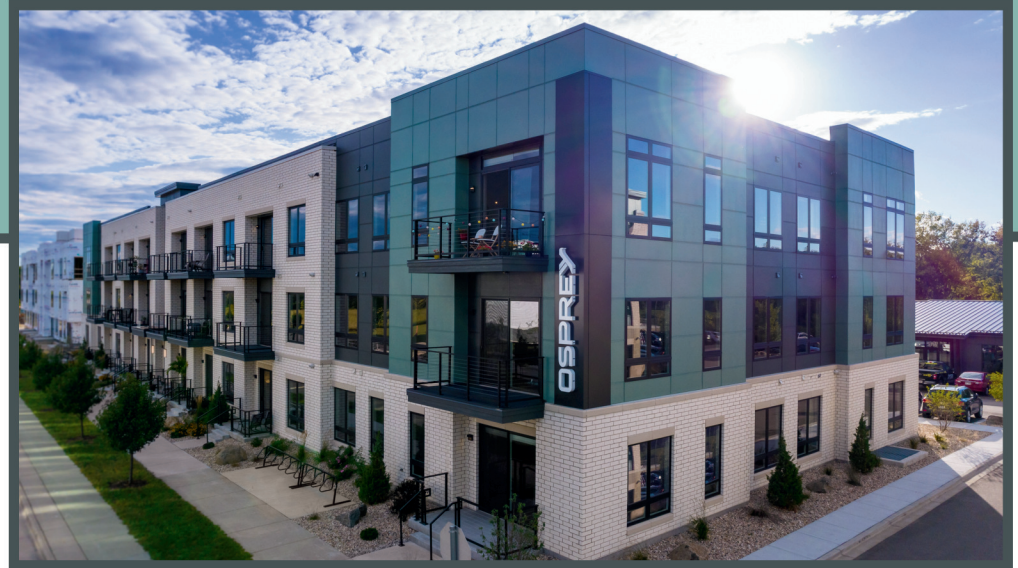

OSPREY

Unit 215 - 554 sq ft - Studio

Monthly Rent: _____

Availability Date: _____

Underground Parking: _____

Notes: _____

AVANTE
PROPERTIES

Follow Us @AvanteProperties  