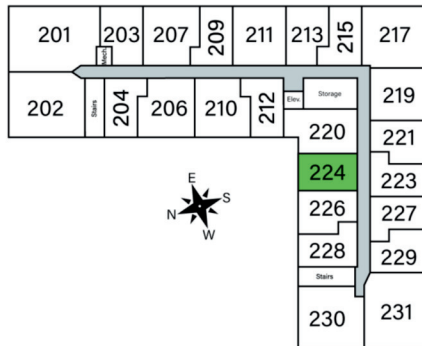

OSPREY

Unit 224 - 557 sq ft - Studio

Monthly Rent: _____

Availability Date: _____

Underground Parking: _____

Notes: _____

AVANTE
PROPERTIES

Follow Us @AvanteProperties  