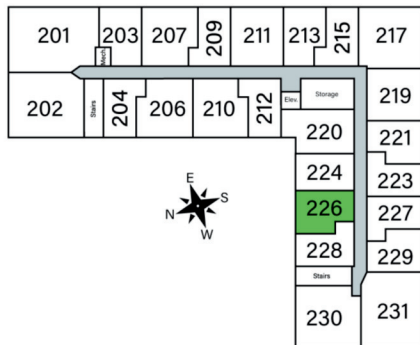

OSPREY

Unit 226 - 593 sq ft - Micro 1 Bed

Monthly Rent: _____

Availability Date: _____

Underground Parking: _____

Notes: _____

AVANTE
PROPERTIES

Follow Us @AvanteProperties  