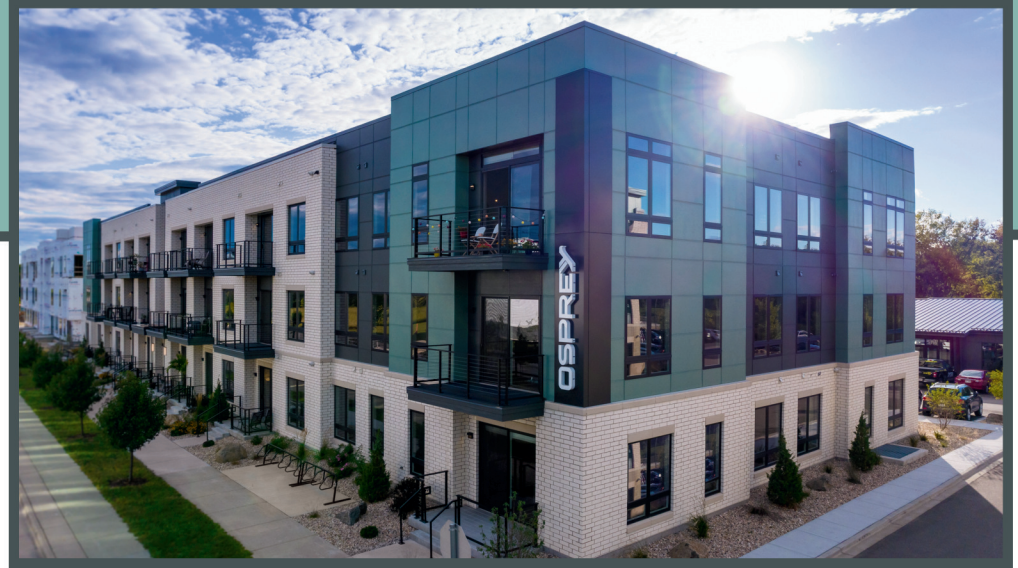

OSPREY

Unit 226 - 593 sq ft - Micro 1 Bed

Monthly Rent: _____

Availability Date: _____

Underground Parking: _____

Notes: _____

AVANTE
PROPERTIES

Follow Us @AvanteProperties  