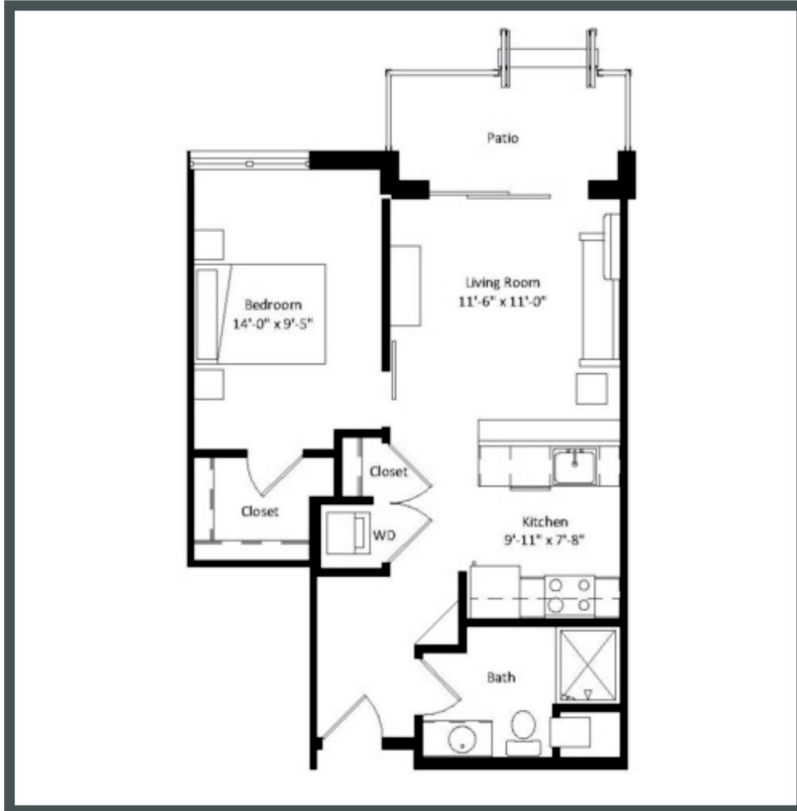

OSPREY

Unit 226 - 593 sq ft - Micro 1 Bed

Monthly Rent: _____

Availability Date: _____

Underground Parking: _____

Notes: _____

AVANTE
PROPERTIES

Follow Us @AvanteProperties  