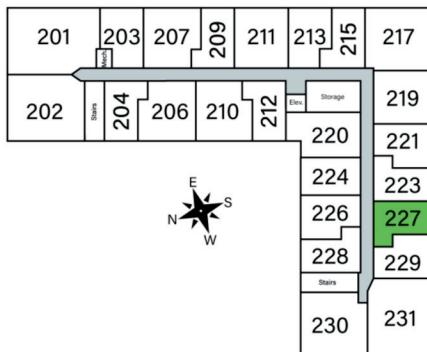

OSPREY

Unit 227 - 554 sq ft - Studio

Monthly Rent: _____

Availability Date: _____

Underground Parking: _____

Notes: _____

AVANTE
PROPERTIES

Follow Us @AvanteProperties  