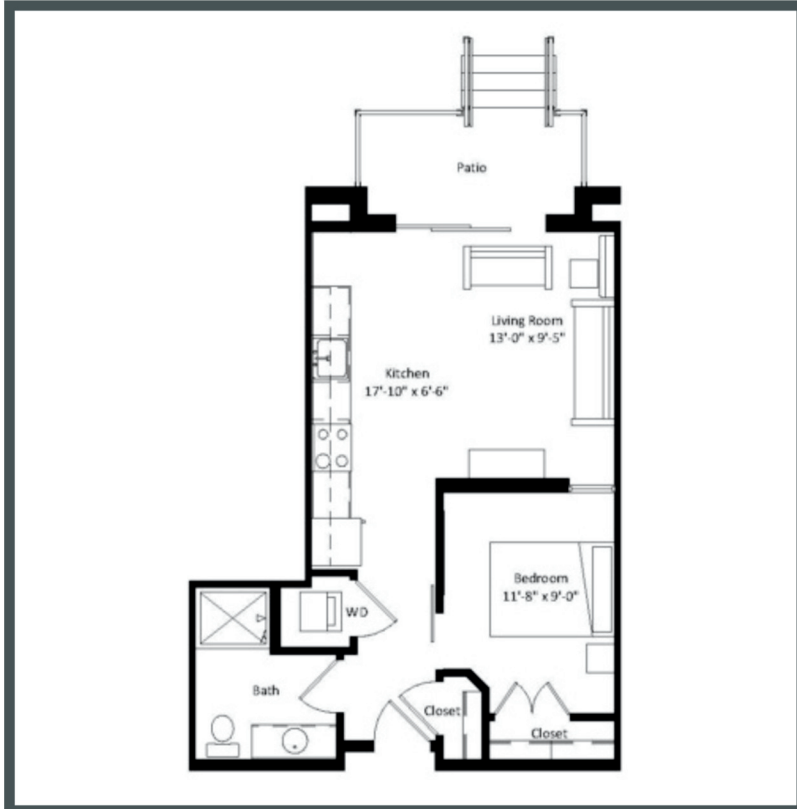

OSPREY

Unit 227 - 554 sq ft - Studio

Monthly Rent: _____

Availability Date: _____

Underground Parking: _____

Notes: _____

AVANTE
PROPERTIES

Follow Us @AvanteProperties  