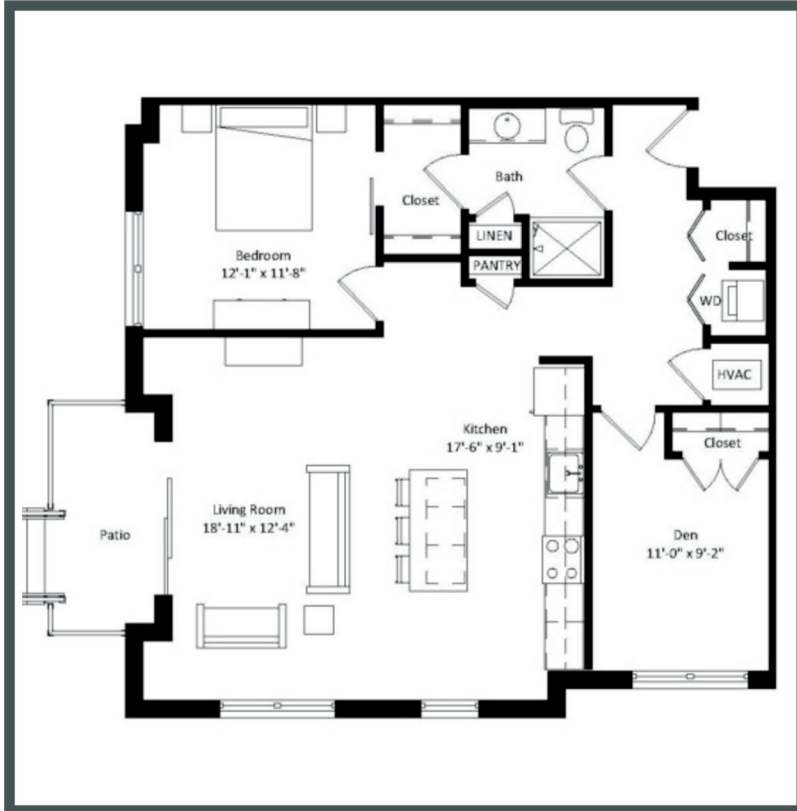

OSPREY

Unit 230 - 1,033 sq ft - 1 Bed + Den

Monthly Rent: _____

Availability Date: _____

Underground Parking: _____

Notes: _____

AVANTE
PROPERTIES

Follow Us @AvanteProperties