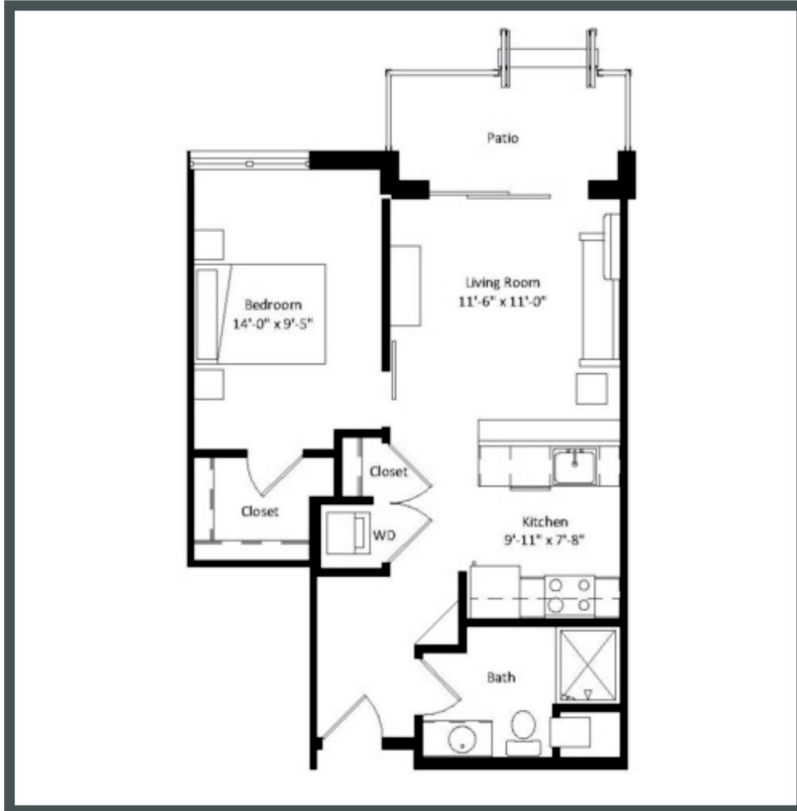

OSPREY

Unit 303 - 593 sq ft - Micro 1 Bed

Monthly Rent: _____

Availability Date: _____

Underground Parking: _____

Notes: _____

AVANTE
PROPERTIES

Follow Us @AvanteProperties