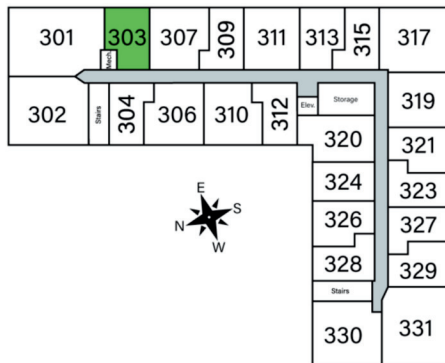

OSPREY

Unit 303 - 593 sq ft - Micro 1 Bed

Monthly Rent: _____

Availability Date: _____

Underground Parking: _____

Notes: _____

AVANTE
PROPERTIES

Follow Us @AvanteProperties