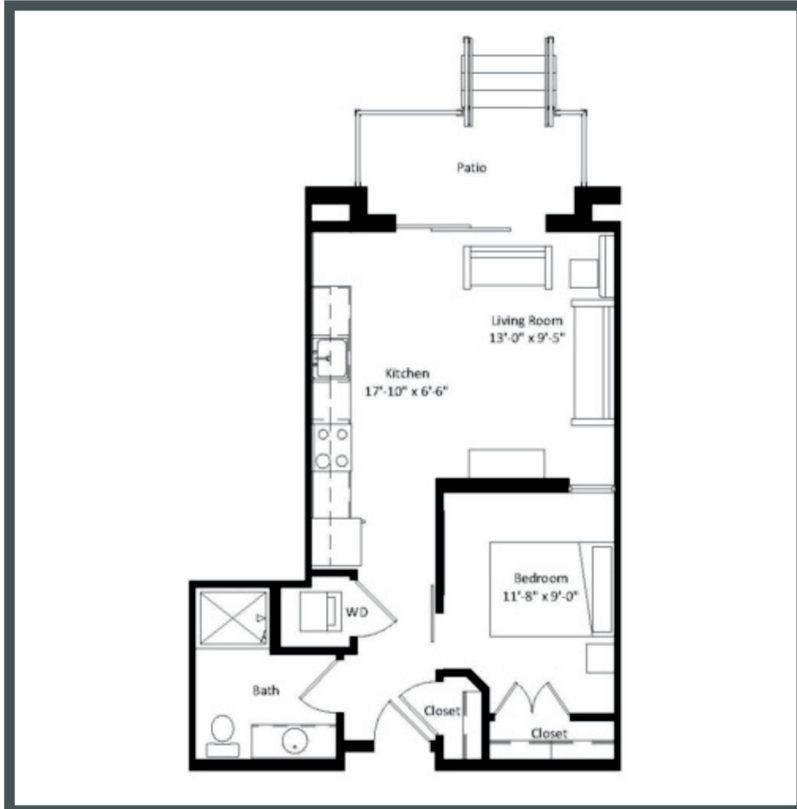

OSPREY

Unit 304 - 543 sq ft - Studio

Monthly Rent: _____

Availability Date: _____

Underground Parking: _____

Notes: _____

AVANTE
PROPERTIES

Follow Us @AvanteProperties