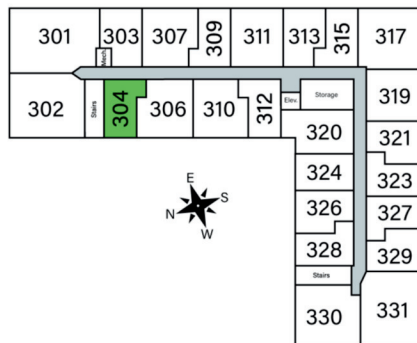

OSPREY

Unit 304 - 543 sq ft - Studio

Monthly Rent: _____

Availability Date: _____

Underground Parking: _____

Notes: _____

AVANTE
PROPERTIES

Follow Us @AvanteProperties