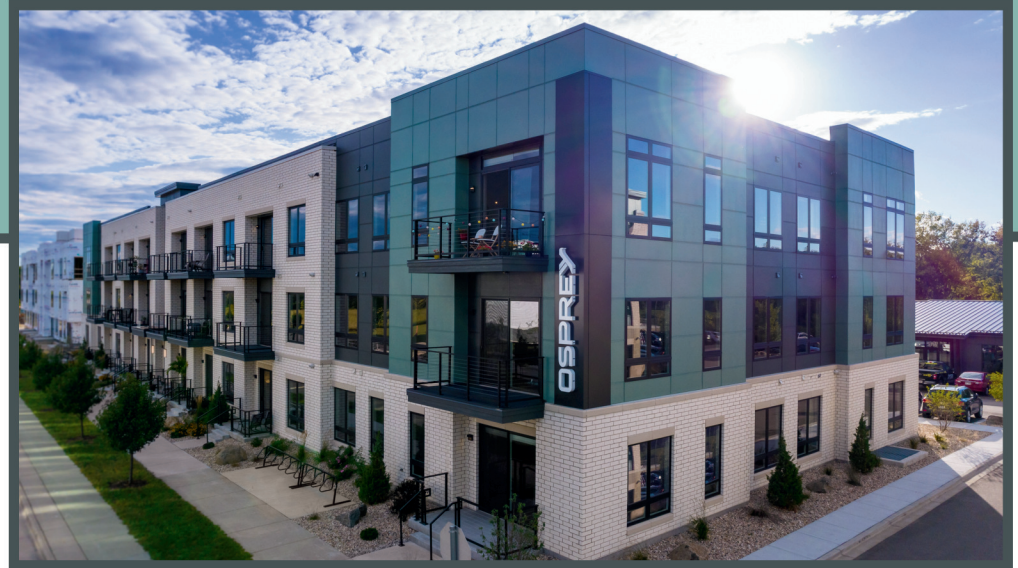

OSPREY

Unit 304 - 543 sq ft - Studio

Monthly Rent: _____

Availability Date: _____

Underground Parking: _____

Notes: _____

AVANTE
PROPERTIES

Follow Us @AvanteProperties