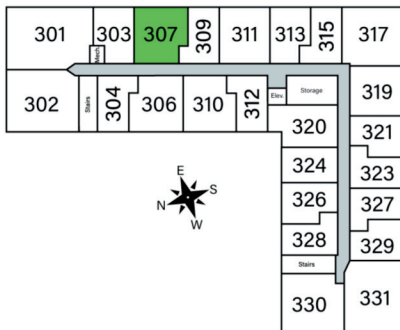

# OSPREY

Unit 307 - 814 sq ft - 1 Bed / 1 Bath

Monthly Rent: \_\_\_\_\_

Availability Date: \_\_\_\_\_

Underground Parking: \_\_\_\_\_

Notes: \_\_\_\_\_

\_\_\_\_\_

\_\_\_\_\_