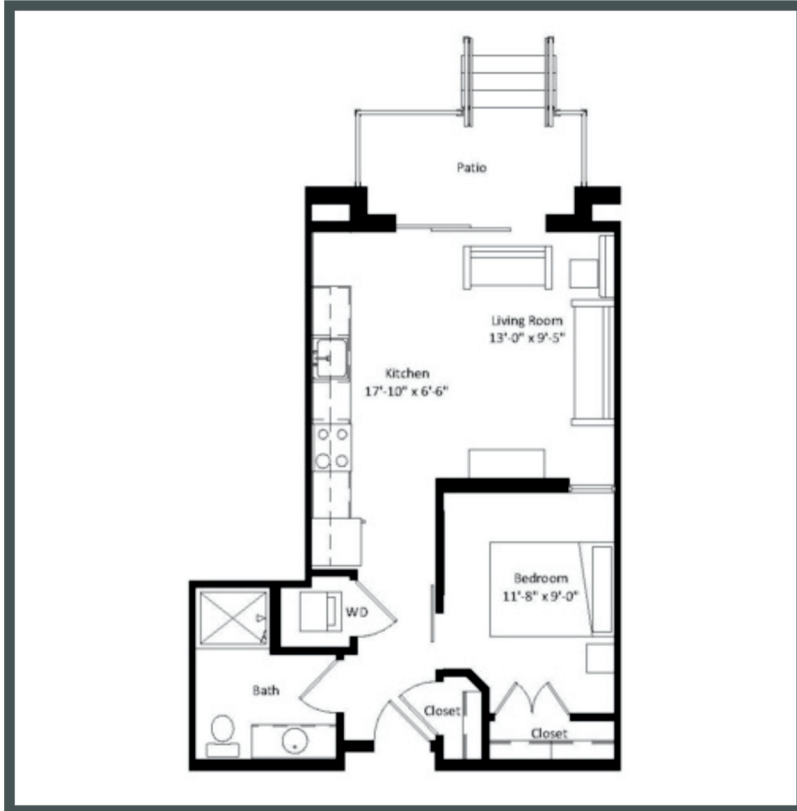

OSPREY

Unit 309 - 543 sq ft - Studio

Monthly Rent: _____

Availability Date: _____

Underground Parking: _____

Notes: _____

AVANTE
 PROPERTIES
 Follow Us @AvanteProperties  
 Get To Know Us @ www.AvanteProperties.com