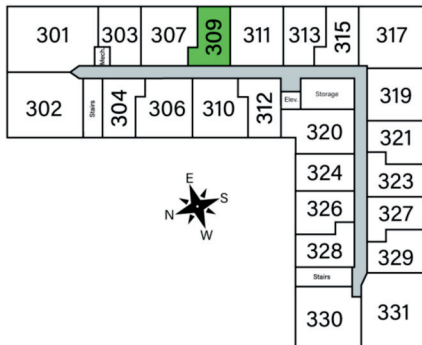

OSPREY

Unit 309 - 543 sq ft - Studio

Monthly Rent: _____

Availability Date: _____

Underground Parking: _____

Notes: _____

AVANTE
 PROPERTIES
 Follow Us @AvanteProperties  
 Get To Know Us @ www.AvanteProperties.com