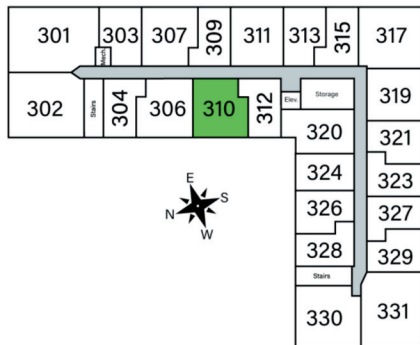

OSPREY

Unit 310 - 813 sq ft - 1 Bed / 1 Bath

Monthly Rent: _____

Availability Date: _____

Underground Parking: _____

Notes: _____

AVANTE
PROPERTIES

Follow Us @AvanteProperties