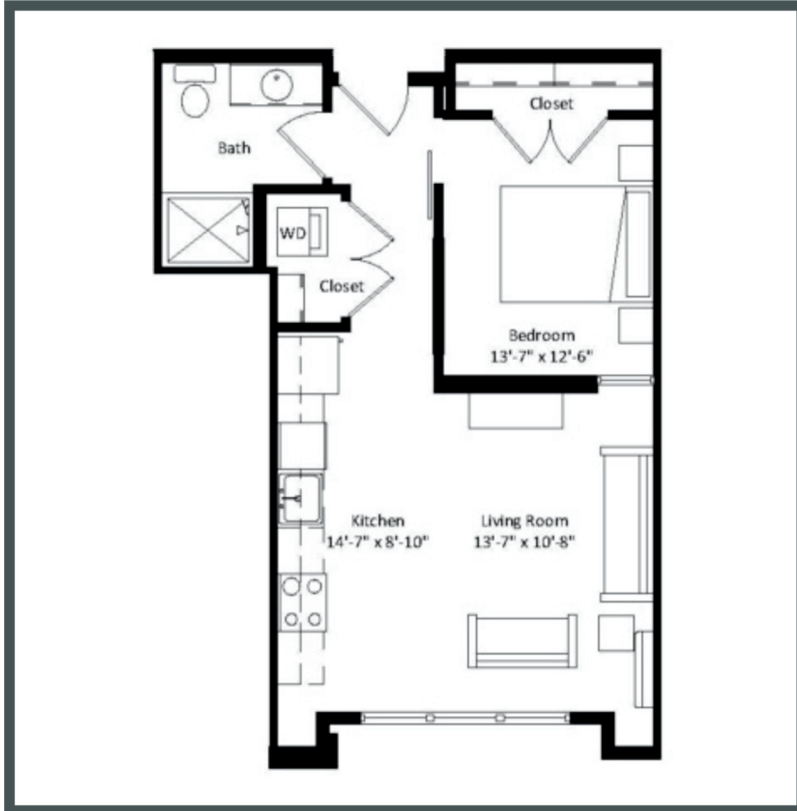

OSPREY

Unit 312 - 544 sq ft - Studio

Monthly Rent: _____

Availability Date: _____

Underground Parking: _____

Notes: _____

AVANTE
 PROPERTIES
 Follow Us @AvanteProperties  
 Get To Know Us @ www.AvanteProperties.com