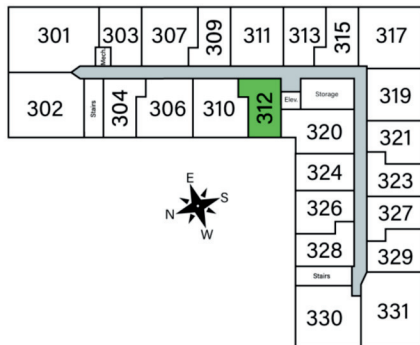

OSPREY

Unit 312 - 544 sq ft - Studio

Monthly Rent: _____

Availability Date: _____

Underground Parking: _____

Notes: _____

AVANTE
 PROPERTIES
 Follow Us @AvanteProperties  
 Get To Know Us @ www.AvanteProperties.com