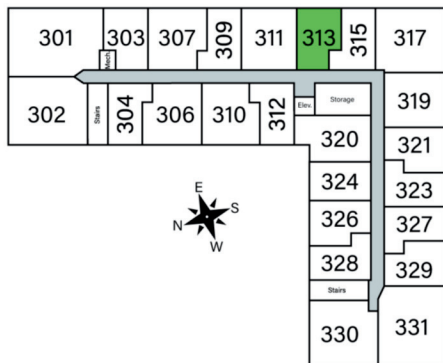

OSPREY

Unit 313 - 593 sq ft - Micro 1 Bed

Monthly Rent: _____

Availability Date: _____

Underground Parking: _____

Notes: _____

AVANTE
PROPERTIES

Follow Us @AvanteProperties  