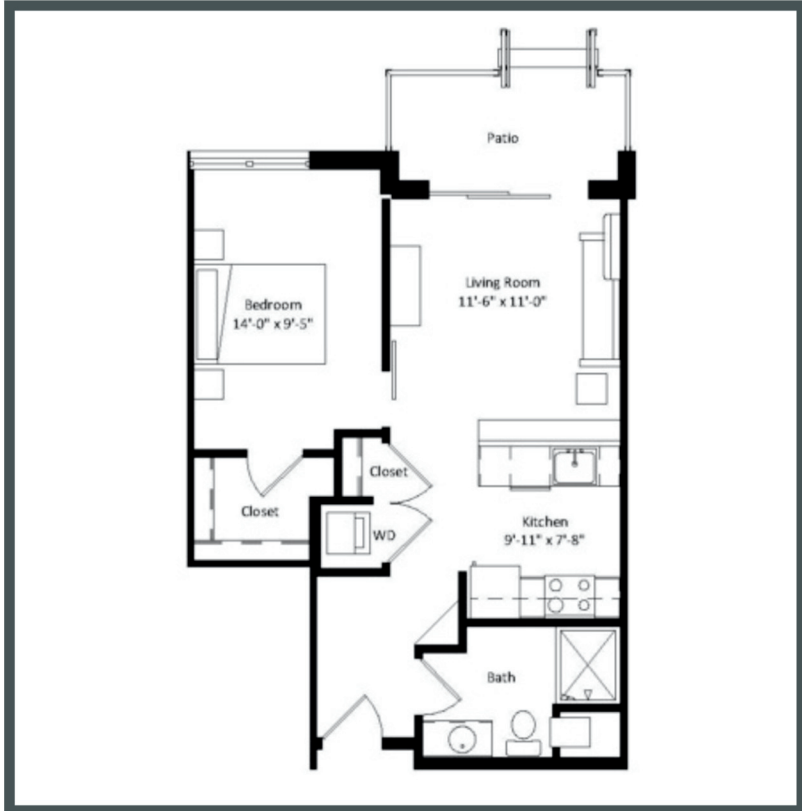

OSPREY

Unit 313 - 593 sq ft - Micro 1 Bed

Monthly Rent: _____

Availability Date: _____

Underground Parking: _____

Notes: _____

AVANTE
PROPERTIES

Follow Us @AvanteProperties  