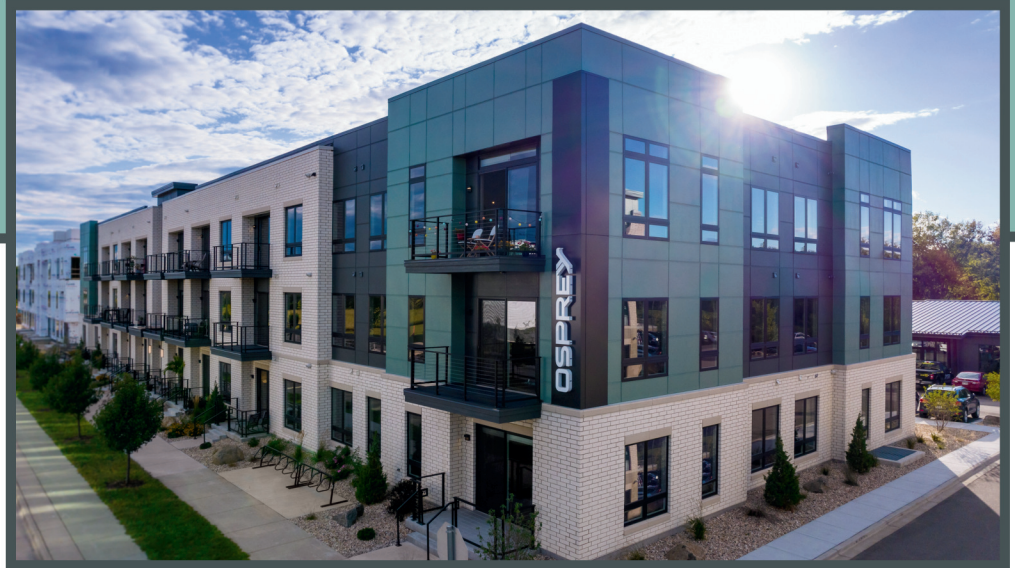

OSPREY

Unit 317 - 1,028 sq ft - 1 Bed + Den

Monthly Rent: _____

Availability Date: _____

Underground Parking: _____

Notes: _____

AVANTE
PROPERTIES

Follow Us @AvanteProperties