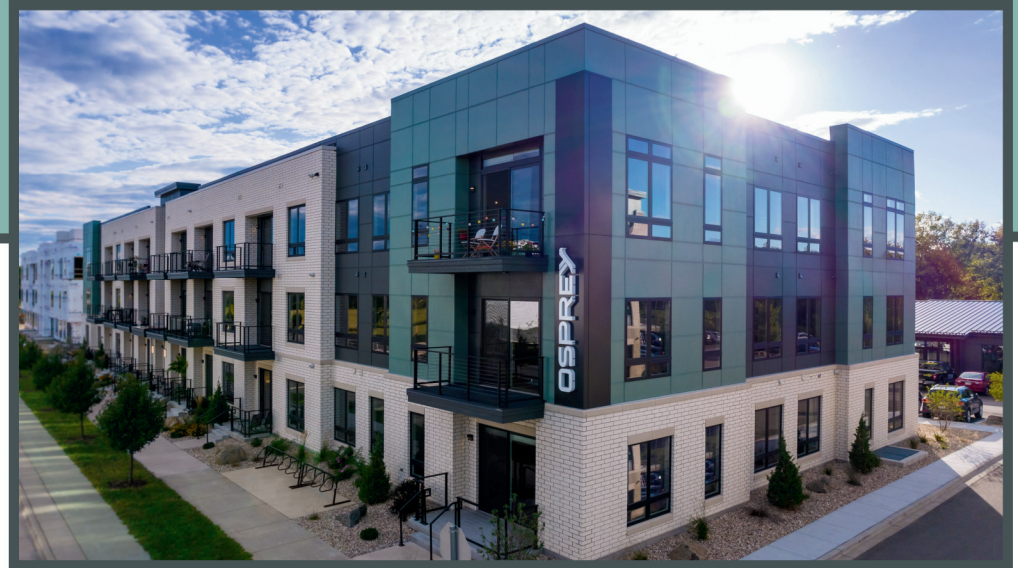

OSPREY

Unit 330 - 1,033 sq ft - 1 Bed + Den

Monthly Rent: _____

Availability Date: _____

Underground Parking: _____

Notes: _____

AVANTE
PROPERTIES

Follow Us @AvanteProperties  