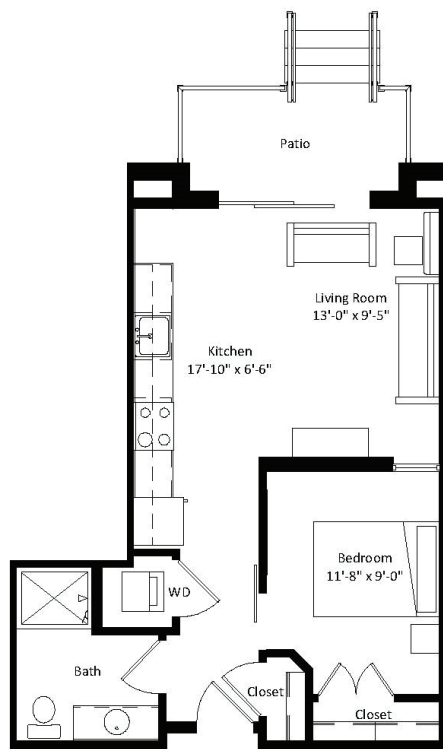

## OSPREY Apartments

NOTE: SPECIFIC UNIT MAY BE MIRROR IMAGE OF PLAN

### Unit 115

554 square feet

Efficiency

1 bathroom

**LEASING INFORMATION:**

Call 608.441.9999

Visit [AvanteProperties.com](https://AvanteProperties.com) / or email [Rent@AvanteProperties.com](mailto:Rent@AvanteProperties.com)