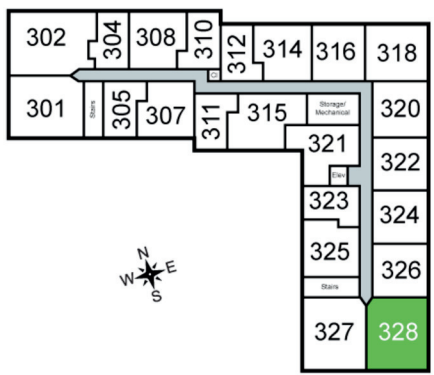

RAVEN

Unit 328 - 1,188 sq ft - 2 Bed / 2 Bath

Monthly Rent: _____

Availability Date: _____

Underground Parking: _____

Notes: _____

AVANTE
PROPERTIES

Follow Us @AvanteProperties  