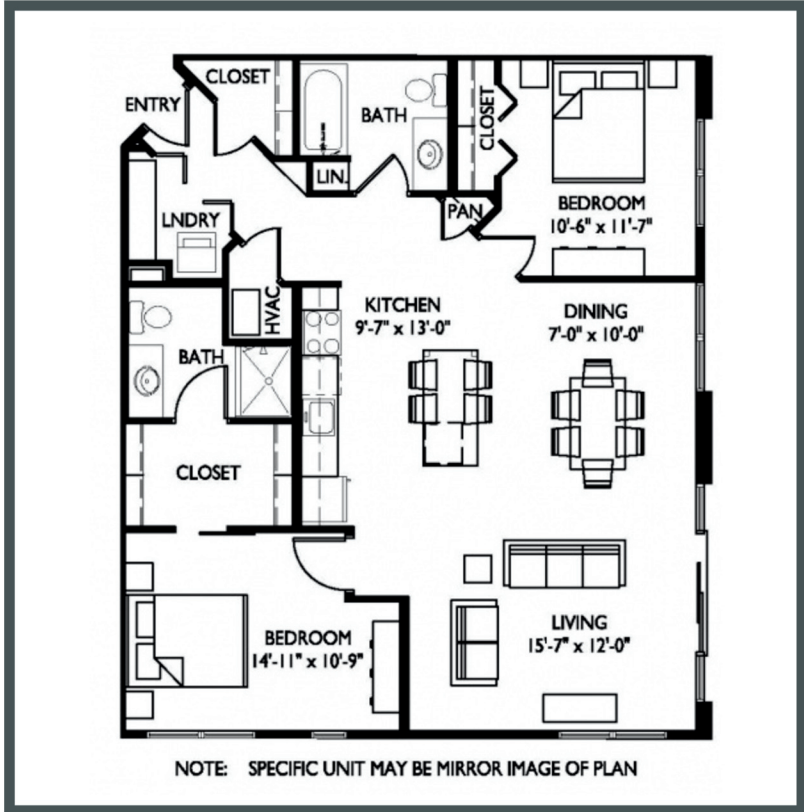

RAVEN

Unit 328 - 1,188 sq ft - 2 Bed / 2 Bath

Monthly Rent: _____

Availability Date: _____

Underground Parking: _____

Notes: _____

AVANTE
PROPERTIES

Follow Us @AvanteProperties  