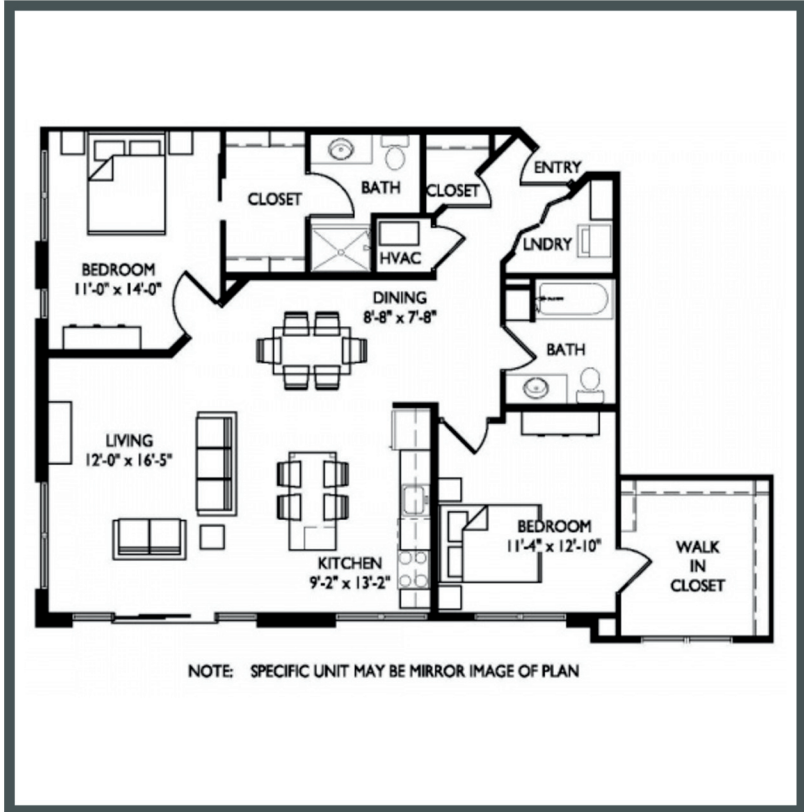

RAVEN

Unit 327 - 1,267 sq ft - 2 Bed / 2 Bath

Monthly Rent: _____

Availability Date: _____

Underground Parking: _____

Notes: _____

AVANTE
PROPERTIES

Follow Us @AvanteProperties