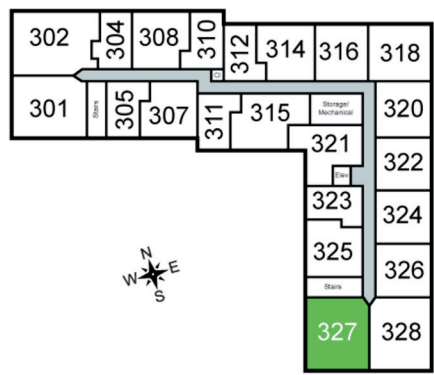

RAVEN

Unit 327 - 1,267 sq ft - 2 Bed / 2 Bath

Monthly Rent: _____

Availability Date: _____

Underground Parking: _____

Notes: _____

AVANTE
PROPERTIES

Follow Us @AvanteProperties