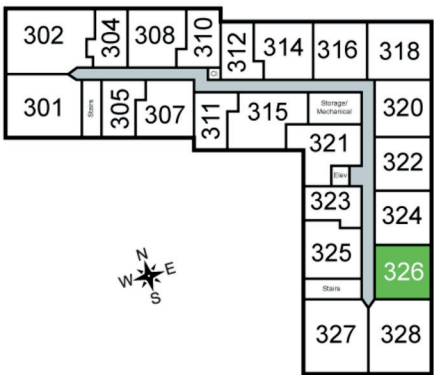

RAVEN

Unit 326 - 776 sq ft - 1 Bed / 1 Bath

Monthly Rent: _____

Availability Date: _____

Underground Parking: _____

Notes: _____

AVANTE
PROPERTIES

Follow Us @AvanteProperties  