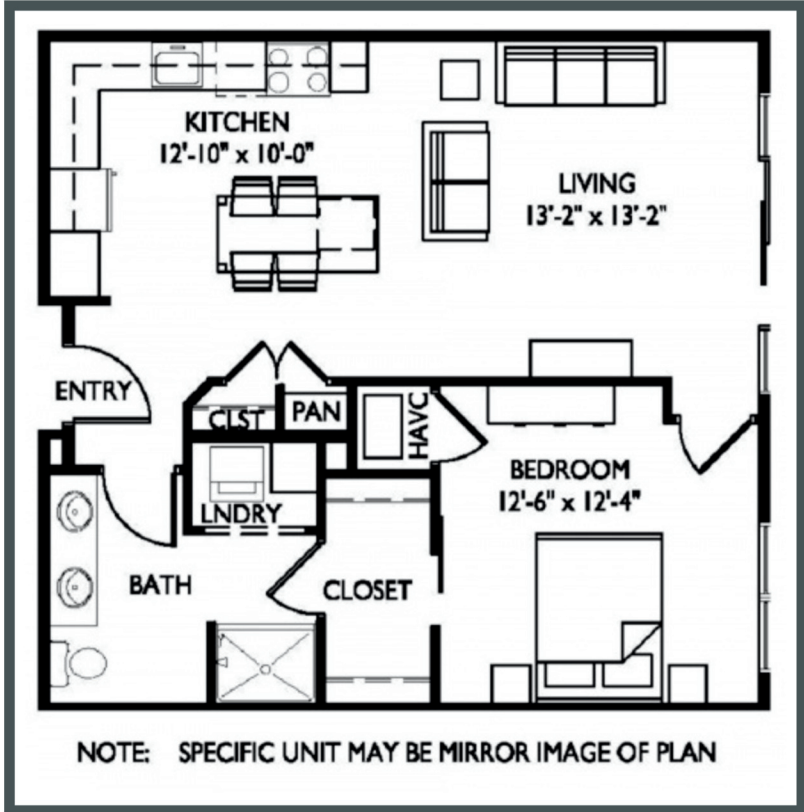

RAVEN

Unit 326 - 776 sq ft - 1 Bed / 1 Bath

Monthly Rent: _____

Availability Date: _____

Underground Parking: _____

Notes: _____

AVANTE
PROPERTIES

Follow Us @AvanteProperties  