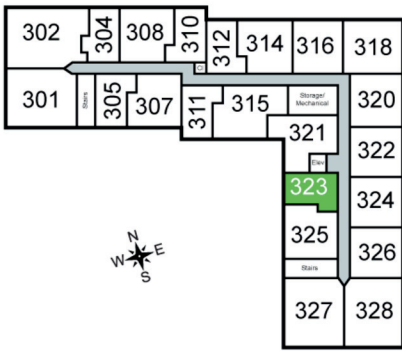

RAVEN

Unit 323 - 536 sq ft - Studio

Monthly Rent: _____
 Availability Date: _____
 Underground Parking: _____
 Notes: _____

AVANTE
 PROPERTIES

Follow Us @AvanteProperties

Get To Know Us @ www.AvanteProperties.com