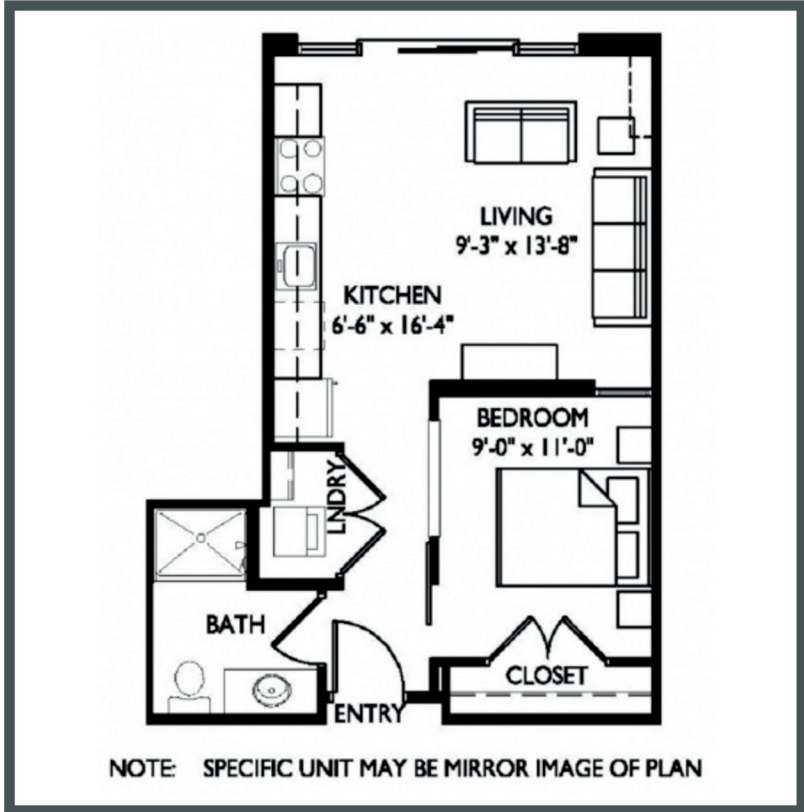

RAVEN

Unit 323 - 536 sq ft - Studio

Monthly Rent: _____
 Availability Date: _____
 Underground Parking: _____
 Notes: _____

AVANTE
 PROPERTIES

Follow Us @AvanteProperties

Get To Know Us @ www.AvanteProperties.com