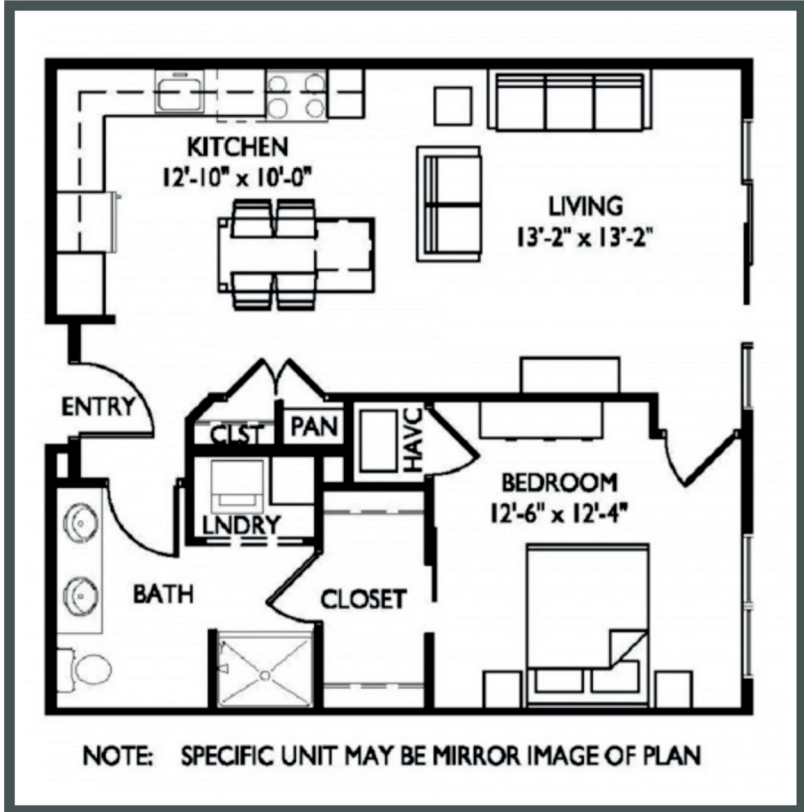

RAVEN

Unit 322 - 776 sq ft - 1 Bed / 1 Bath

Monthly Rent: _____

Availability Date: _____

Underground Parking: _____

Notes: _____

AVANTE
PROPERTIES

Follow Us @AvanteProperties  