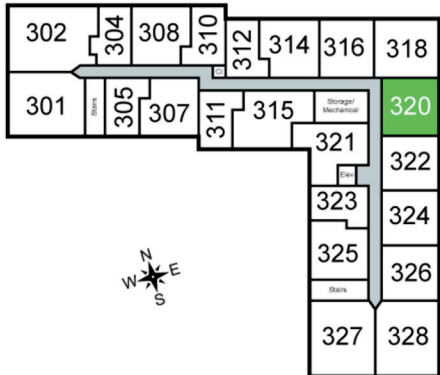

RAVEN

Unit 320 - 775 sq ft - 1 Bed / 1 Bath

Monthly Rent: _____
 Availability Date: _____
 Underground Parking: _____
 Notes: _____

AVANTE
 PROPERTIES

Follow Us @AvanteProperties  

Get To Know Us @ www.AvanteProperties.com