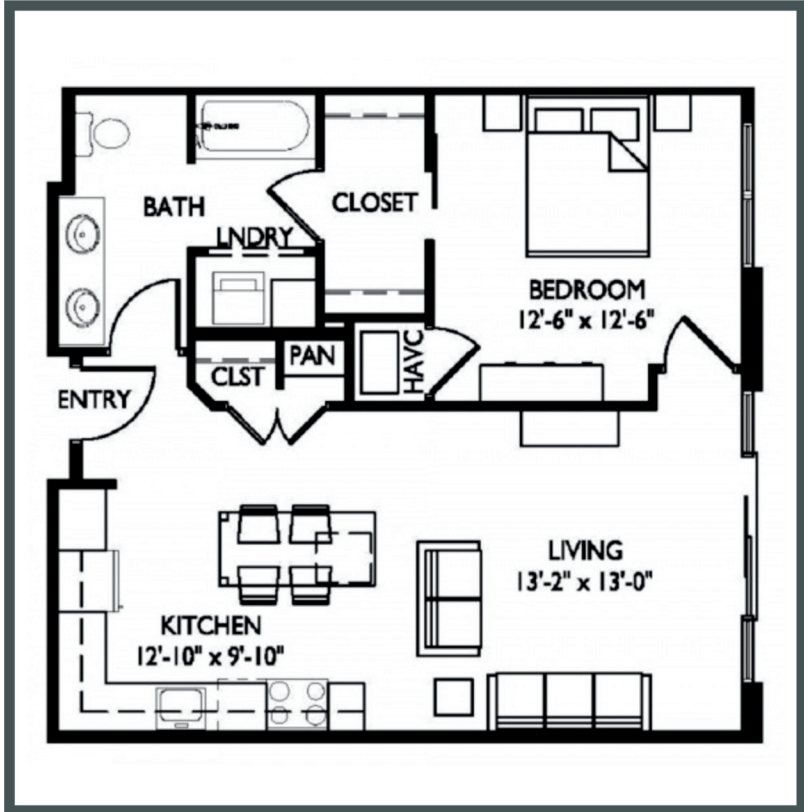

RAVEN

Unit 320 - 775 sq ft - 1 Bed / 1 Bath

Monthly Rent: _____
 Availability Date: _____
 Underground Parking: _____
 Notes: _____

AVANTE
 PROPERTIES

Follow Us @AvanteProperties  

Get To Know Us @ www.AvanteProperties.com