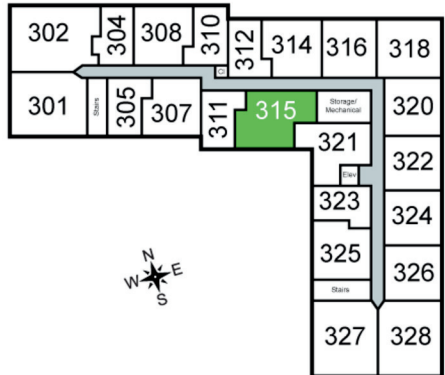

RAVEN

Unit 315 - 964 sq ft - 1 Bed / 1 Bath

Monthly Rent: _____
 Availability Date: _____
 Underground Parking: _____
 Notes: _____

AVANTE
 PROPERTIES

Follow Us @AvanteProperties

Get To Know Us @ www.AvanteProperties.com