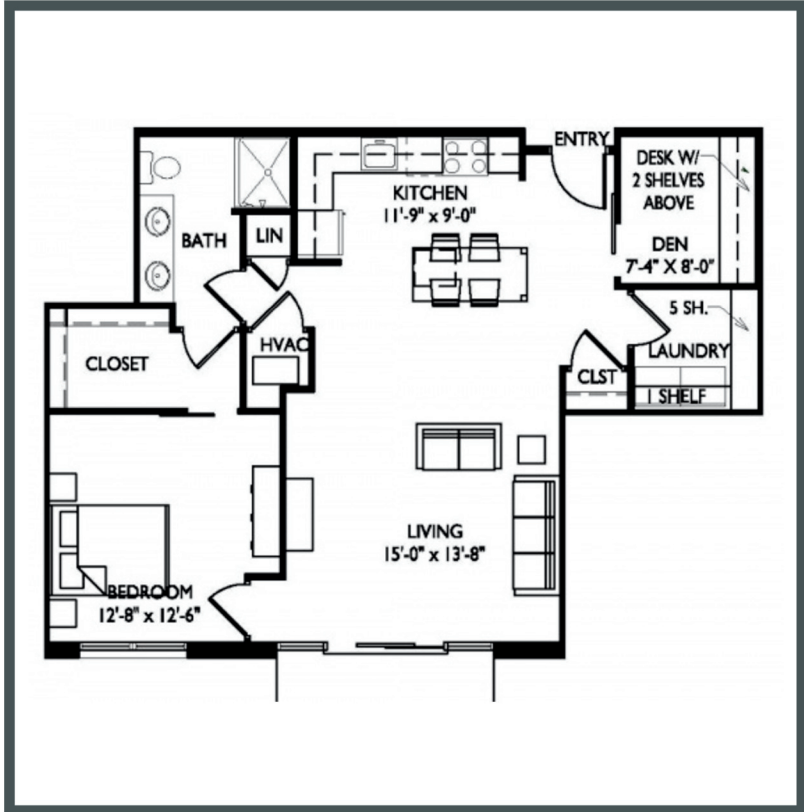

RAVEN

Unit 315 - 964 sq ft - 1 Bed / 1 Bath

Monthly Rent: _____
 Availability Date: _____
 Underground Parking: _____
 Notes: _____

AVANTE
 PROPERTIES

Follow Us @AvanteProperties

Get To Know Us @ www.AvanteProperties.com