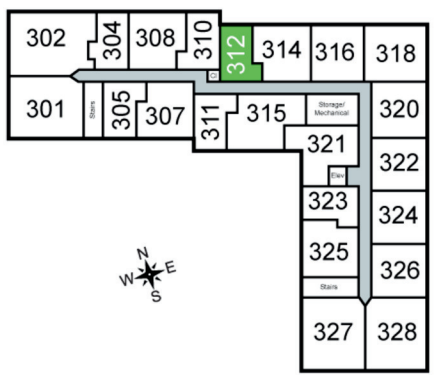

RAVEN

Unit 312 - 536 sq ft - Studio

Monthly Rent: _____
 Availability Date: _____
 Underground Parking: _____
 Notes: _____

AVANTE
 PROPERTIES

Follow Us @AvanteProperties  

Get To Know Us @ www.AvanteProperties.com