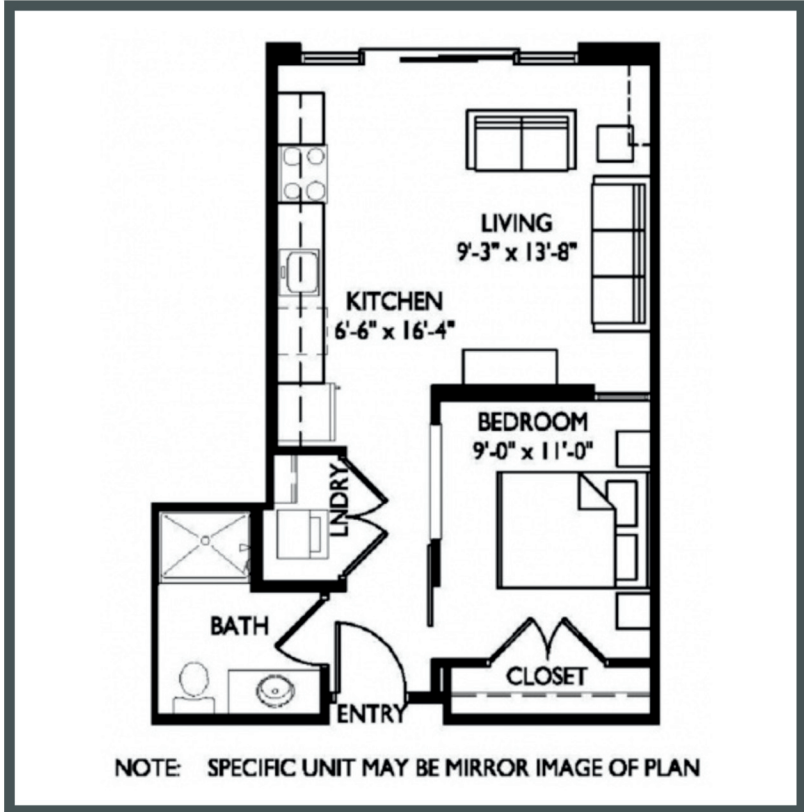

RAVEN

Unit 312 - 536 sq ft - Studio

Monthly Rent: _____
 Availability Date: _____
 Underground Parking: _____
 Notes: _____

AVANTE
 PROPERTIES

Follow Us @AvanteProperties  

Get To Know Us @ www.AvanteProperties.com