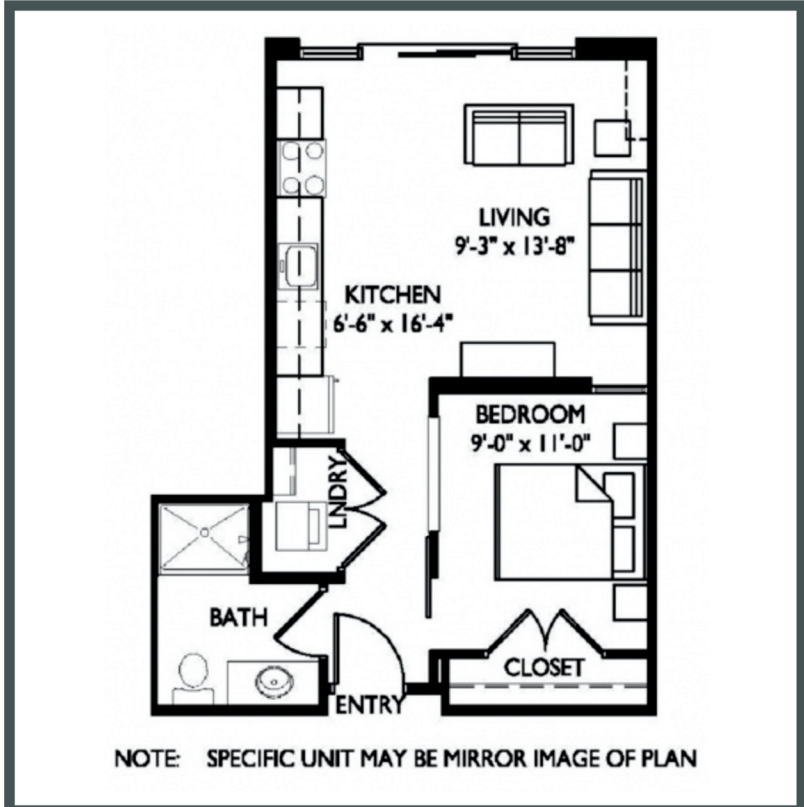

RAVEN

Unit 310 - 536 sq ft - Studio

Monthly Rent: _____
 Availability Date: _____
 Underground Parking: _____
 Notes: _____

AVANTE
 PROPERTIES
 Follow Us @AvanteProperties  
 Get To Know Us @ www.AvanteProperties.com