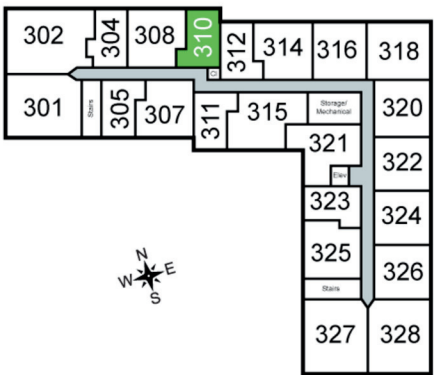

RAVEN

Unit 310 - 536 sq ft - Studio

Monthly Rent: _____
 Availability Date: _____
 Underground Parking: _____
 Notes: _____

AVANTE
 PROPERTIES
 Follow Us @AvanteProperties  
 Get To Know Us @ www.AvanteProperties.com