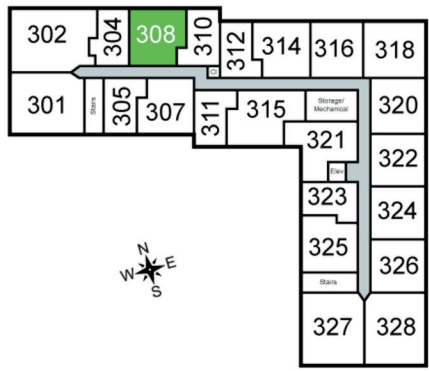

RAVEN

Unit 308 - 788 sq ft - 1 Bed / 1 Bath

Monthly Rent: _____

Availability Date: _____

Underground Parking: _____

Notes: _____

AVANTE
PROPERTIES

Follow Us @AvanteProperties  