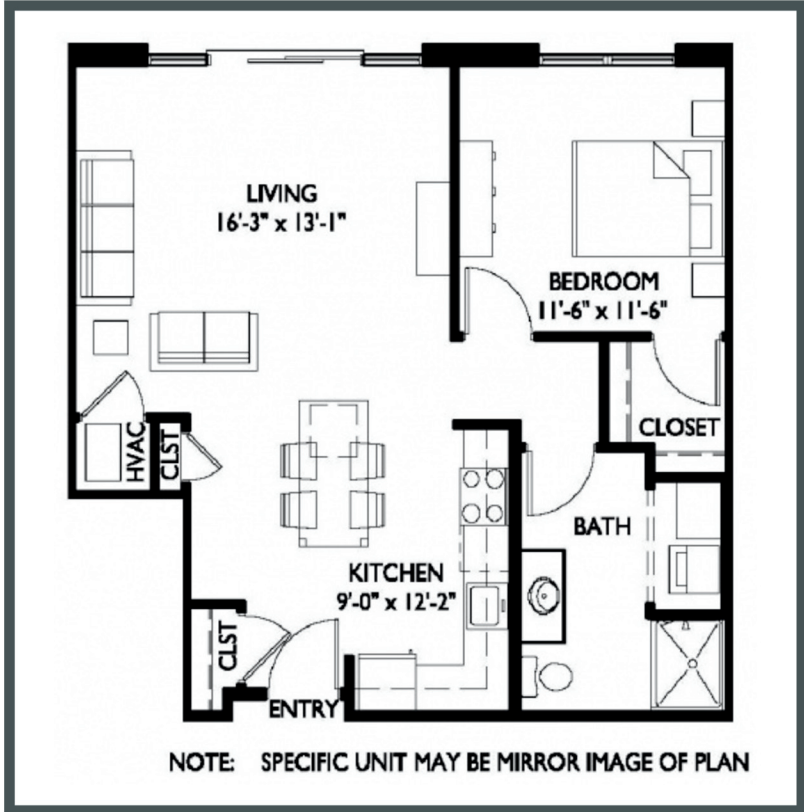

RAVEN

Unit 308 - 788 sq ft - 1 Bed / 1 Bath

Monthly Rent: _____

Availability Date: _____

Underground Parking: _____

Notes: _____

AVANTE
PROPERTIES

Follow Us @AvanteProperties  