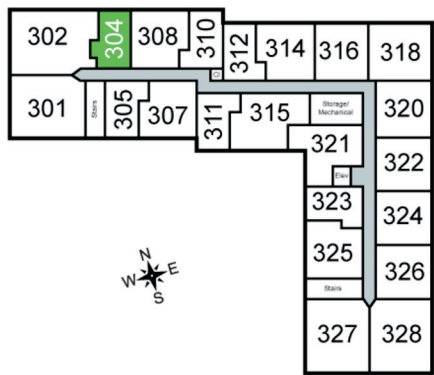

RAVEN

Unit 304 - 500 sq ft - Studio

Monthly Rent: _____

Availability Date: _____

Underground Parking: _____

Notes: _____

AVANTE
PROPERTIES

Follow Us @AvanteProperties  