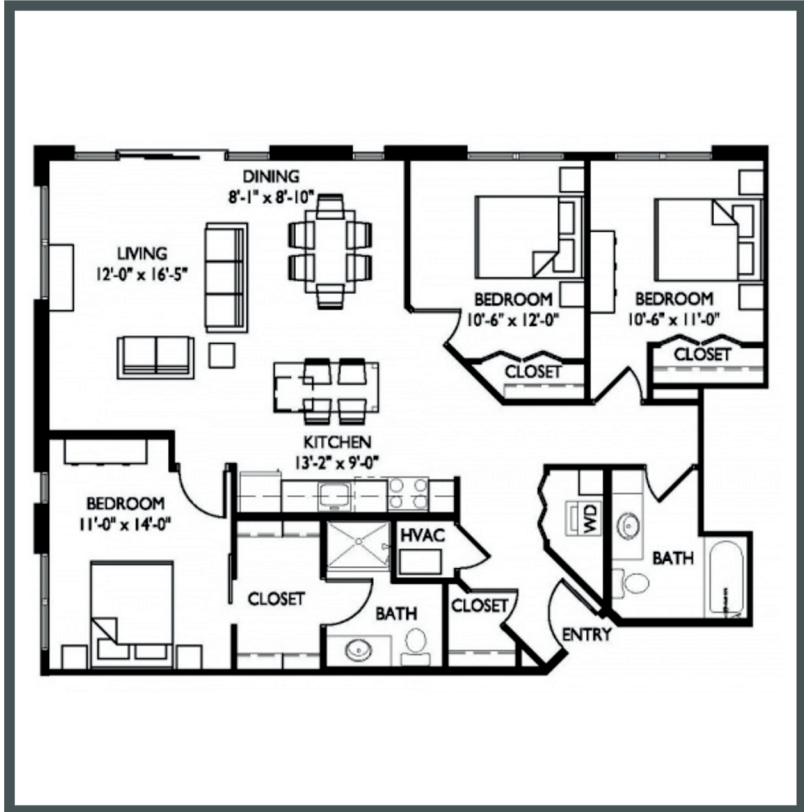

RAVEN

Unit 302 - 1,346 sq ft - 3 Bed / 2 Bath

Monthly Rent: _____

Availability Date: _____

Underground Parking: _____

Notes: _____

AVANTE
PROPERTIES

Follow Us @AvanteProperties  