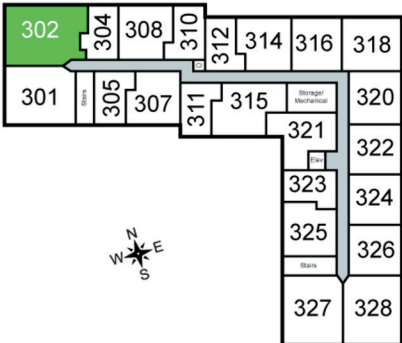

RAVEN

Unit 302 - 1,346 sq ft - 3 Bed / 2 Bath

Monthly Rent: _____

Availability Date: _____

Underground Parking: _____

Notes: _____

AVANTE
PROPERTIES

Follow Us @AvanteProperties  