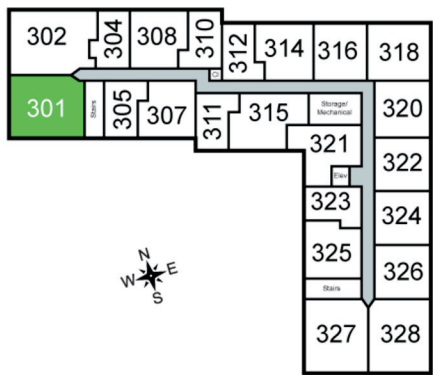

RAVEN

Unit 301 - 1,267 sq ft - 2 Bed / 2 Bath

Monthly Rent: _____

Availability Date: _____

Underground Parking: _____

Notes: _____

AVANTE
PROPERTIES

Follow Us @AvanteProperties