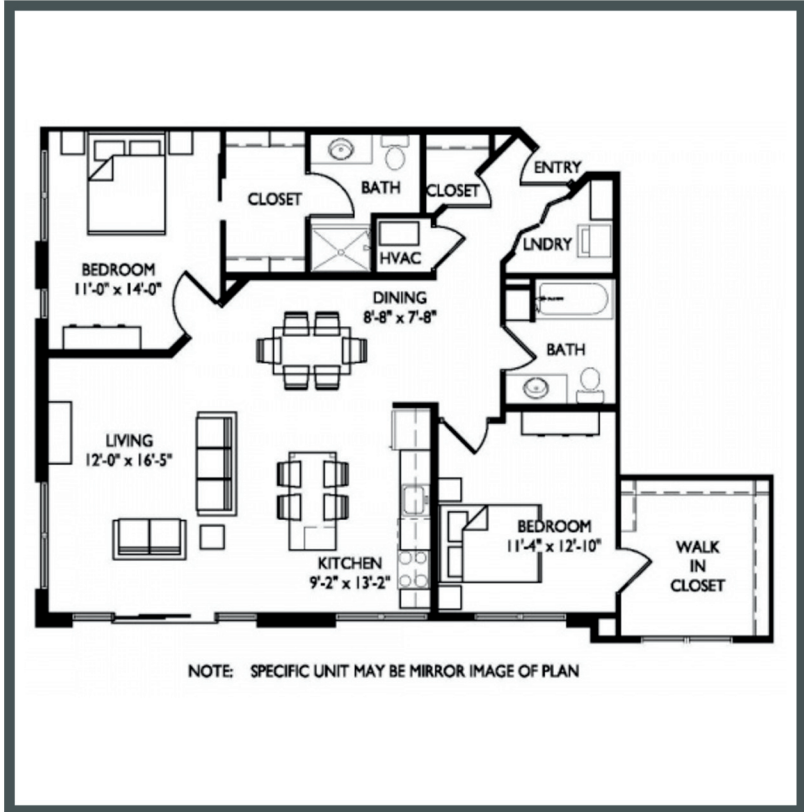

RAVEN

Unit 301 - 1,267 sq ft - 2 Bed / 2 Bath

Monthly Rent: _____

Availability Date: _____

Underground Parking: _____

Notes: _____

AVANTE
PROPERTIES

Follow Us @AvanteProperties