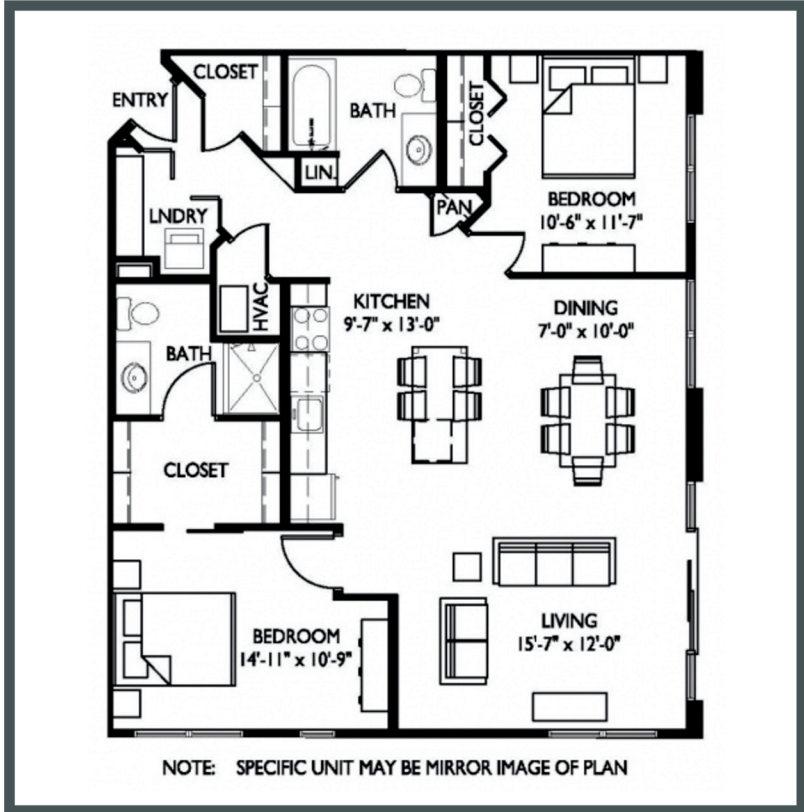

RAVEN

Unit 228 - 1,188 sq ft - 2 Bed / 2 Bath

Monthly Rent: _____
 Availability Date: _____
 Underground Parking: _____
 Notes: _____

AVANTE
 PROPERTIES

Follow Us @AvanteProperties

Get To Know Us @ www.AvanteProperties.com