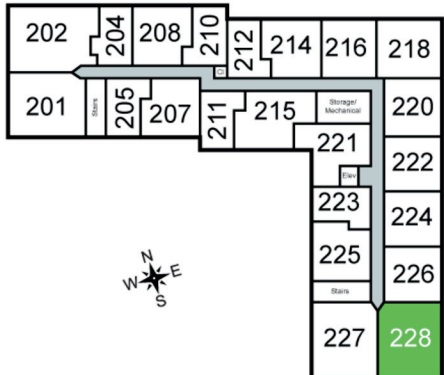

RAVEN

Unit 228 - 1,188 sq ft - 2 Bed / 2 Bath

Monthly Rent: _____
 Availability Date: _____
 Underground Parking: _____
 Notes: _____

AVANTE
 PROPERTIES

Follow Us @AvanteProperties

Get To Know Us @ www.AvanteProperties.com