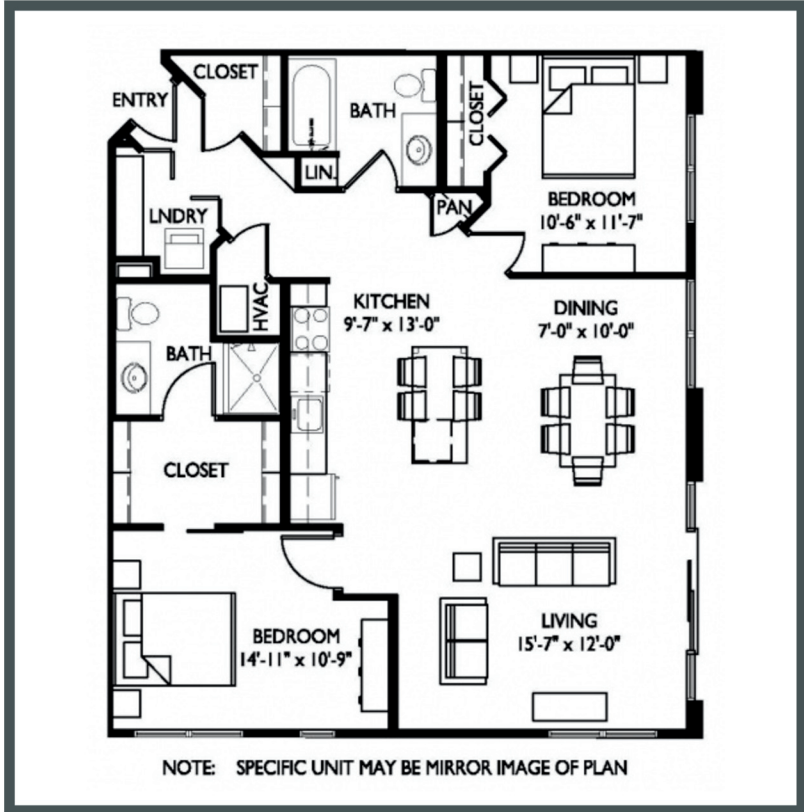

RAVEN

Unit 227 - 1,188 sq ft - 2 Bed / 2 Bath

Monthly Rent: _____

Availability Date: _____

Underground Parking: _____

Notes: _____

AVANTE
PROPERTIES

Follow Us @AvanteProperties  