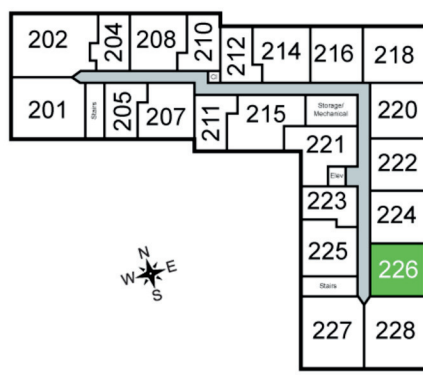

RAVEN

Unit 226 - 776 sq ft - 1 Bed / 1 Bath

Monthly Rent: _____

Availability Date: _____

Underground Parking: _____

Notes: _____

AVANTE
PROPERTIES

Follow Us @AvanteProperties  