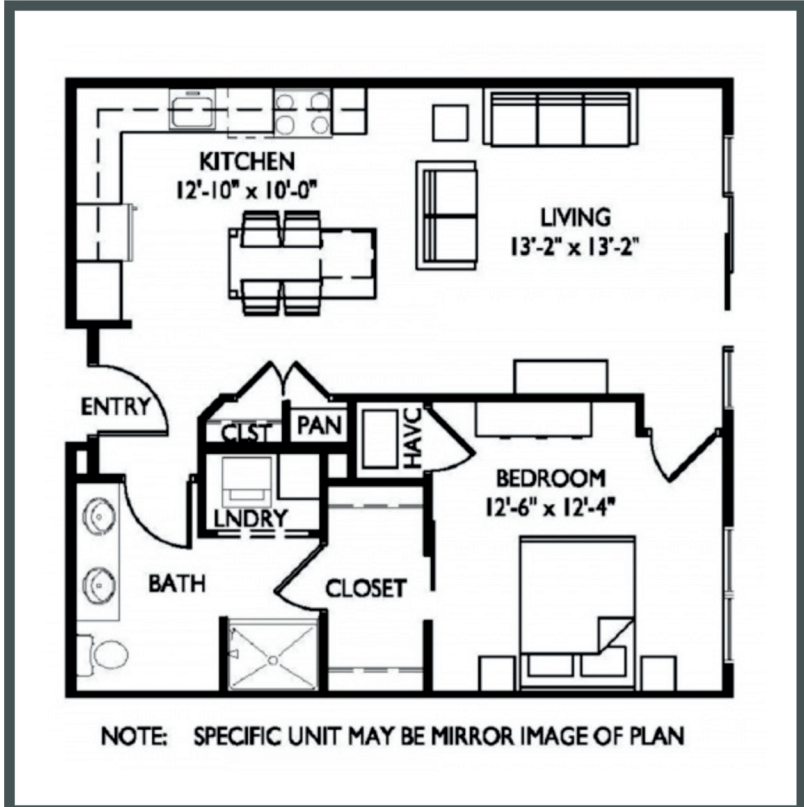

RAVEN

Unit 226 - 776 sq ft - 1 Bed / 1 Bath

Monthly Rent: _____

Availability Date: _____

Underground Parking: _____

Notes: _____

AVANTE
PROPERTIES

Follow Us @AvanteProperties  