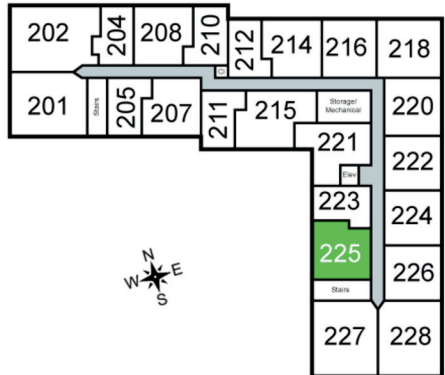

RAVEN

Unit 225 - 788 sq ft - 1 Bed / 1 Bath

Monthly Rent: _____
 Availability Date: _____
 Underground Parking: _____
 Notes: _____

AVANTE
 PROPERTIES

Follow Us @AvanteProperties  

Get To Know Us @ www.AvanteProperties.com