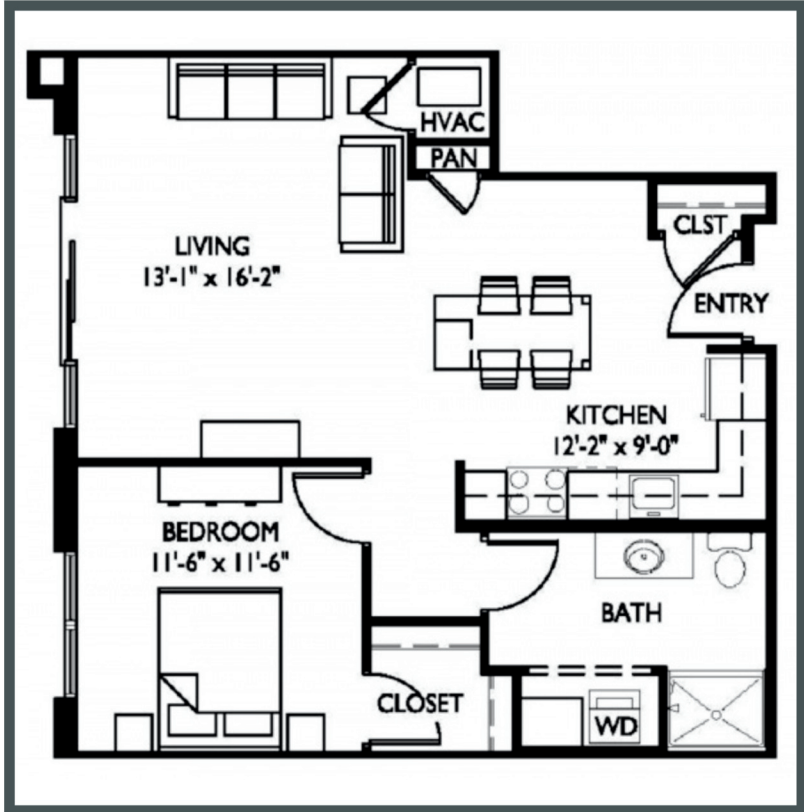

RAVEN

Unit 225 - 788 sq ft - 1 Bed / 1 Bath

Monthly Rent: _____
 Availability Date: _____
 Underground Parking: _____
 Notes: _____

AVANTE
 PROPERTIES

Follow Us @AvanteProperties  

Get To Know Us @ www.AvanteProperties.com