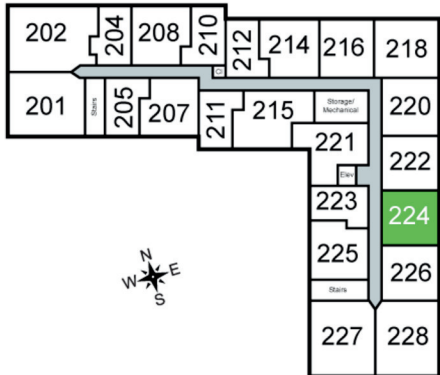

RAVEN

Unit 224 - 769 sq ft - 1 Bed / 1 Bath

Monthly Rent: _____

Availability Date: _____

Underground Parking: _____

Notes: _____

AVANTE
PROPERTIES

Follow Us @AvanteProperties  