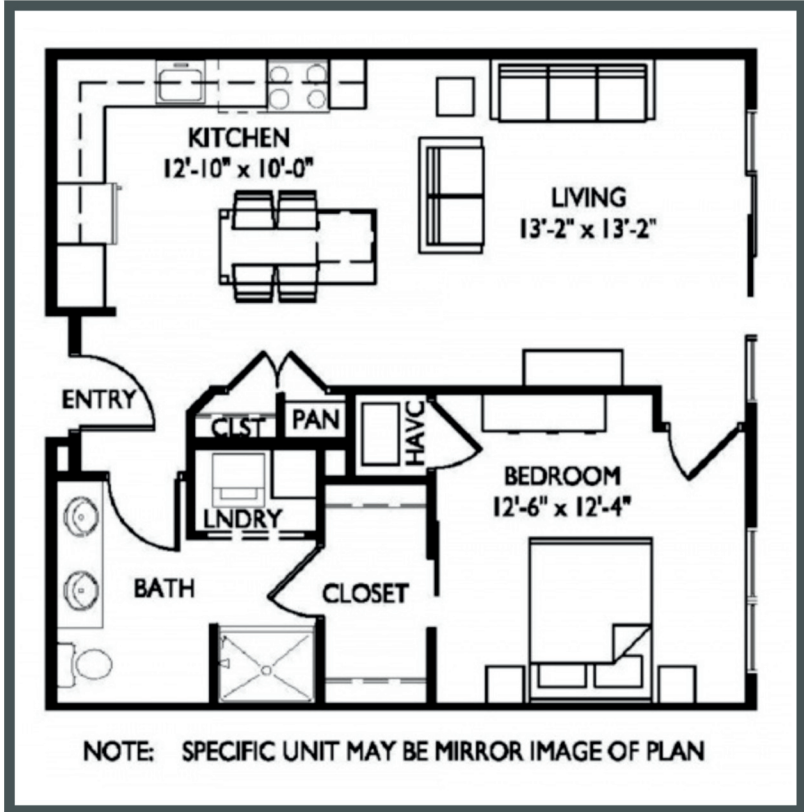

RAVEN

Unit 224 - 769 sq ft - 1 Bed / 1 Bath

Monthly Rent: _____

Availability Date: _____

Underground Parking: _____

Notes: _____

AVANTE
PROPERTIES

Follow Us @AvanteProperties  